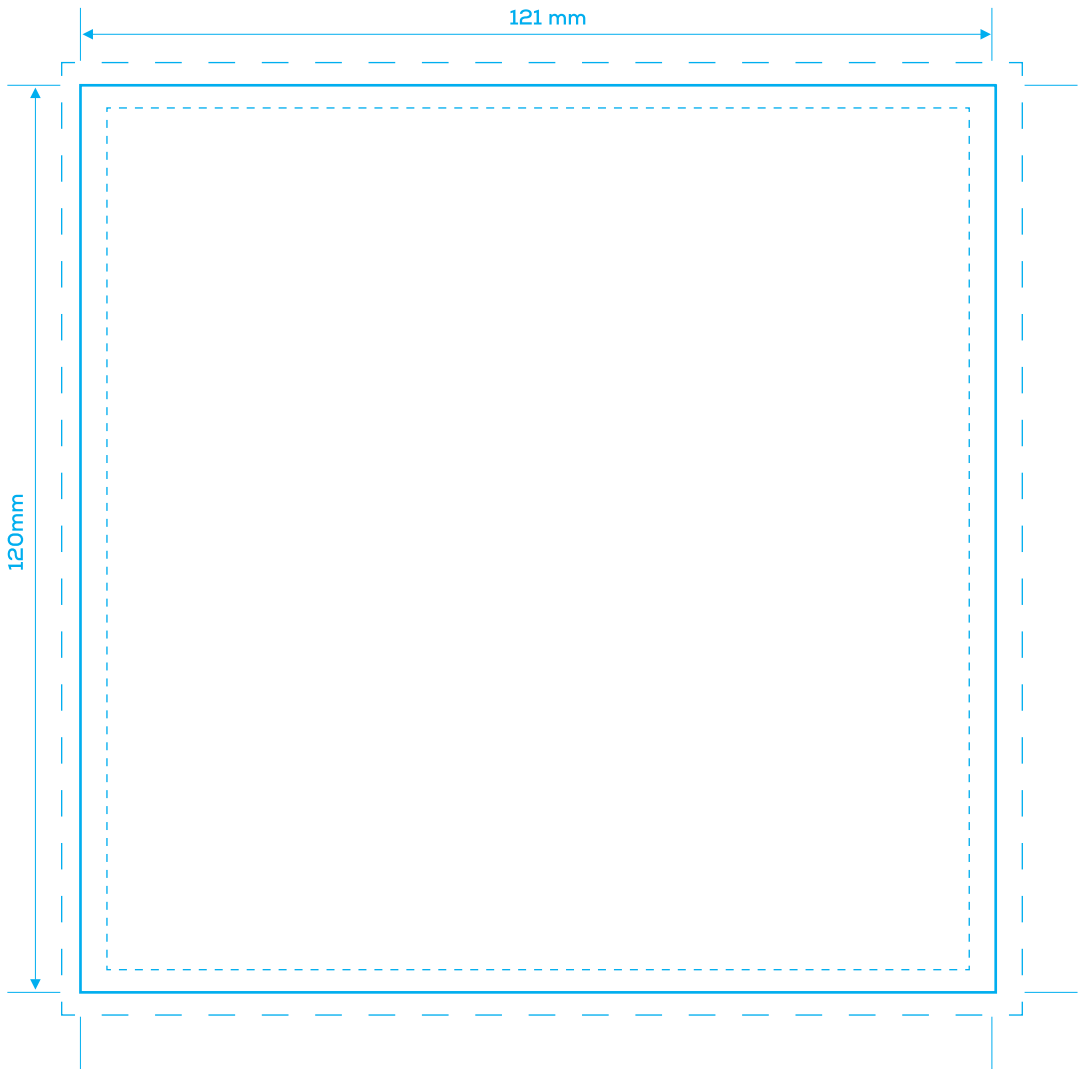

JEWEL CASE INSERT - 2 PAGE

Bleed Line: Background should be extended up to this line.

Trim Line: This is the final trim line. All elements will be removed beyond this line.

Safe Line: All text should be within this line.

Tel: +44 (0)208 4880979
www.rushmediaprint.com
info@rushmediaprint.com

ARTWORK REQUIREMENT

- Colour: ■ C ■ M ■ Y ■ K
- Resolution: 300dpi
- Text: Text should be outlined or subit font files with the artwork
- File Format: PDF, JPEG, PSD, AI