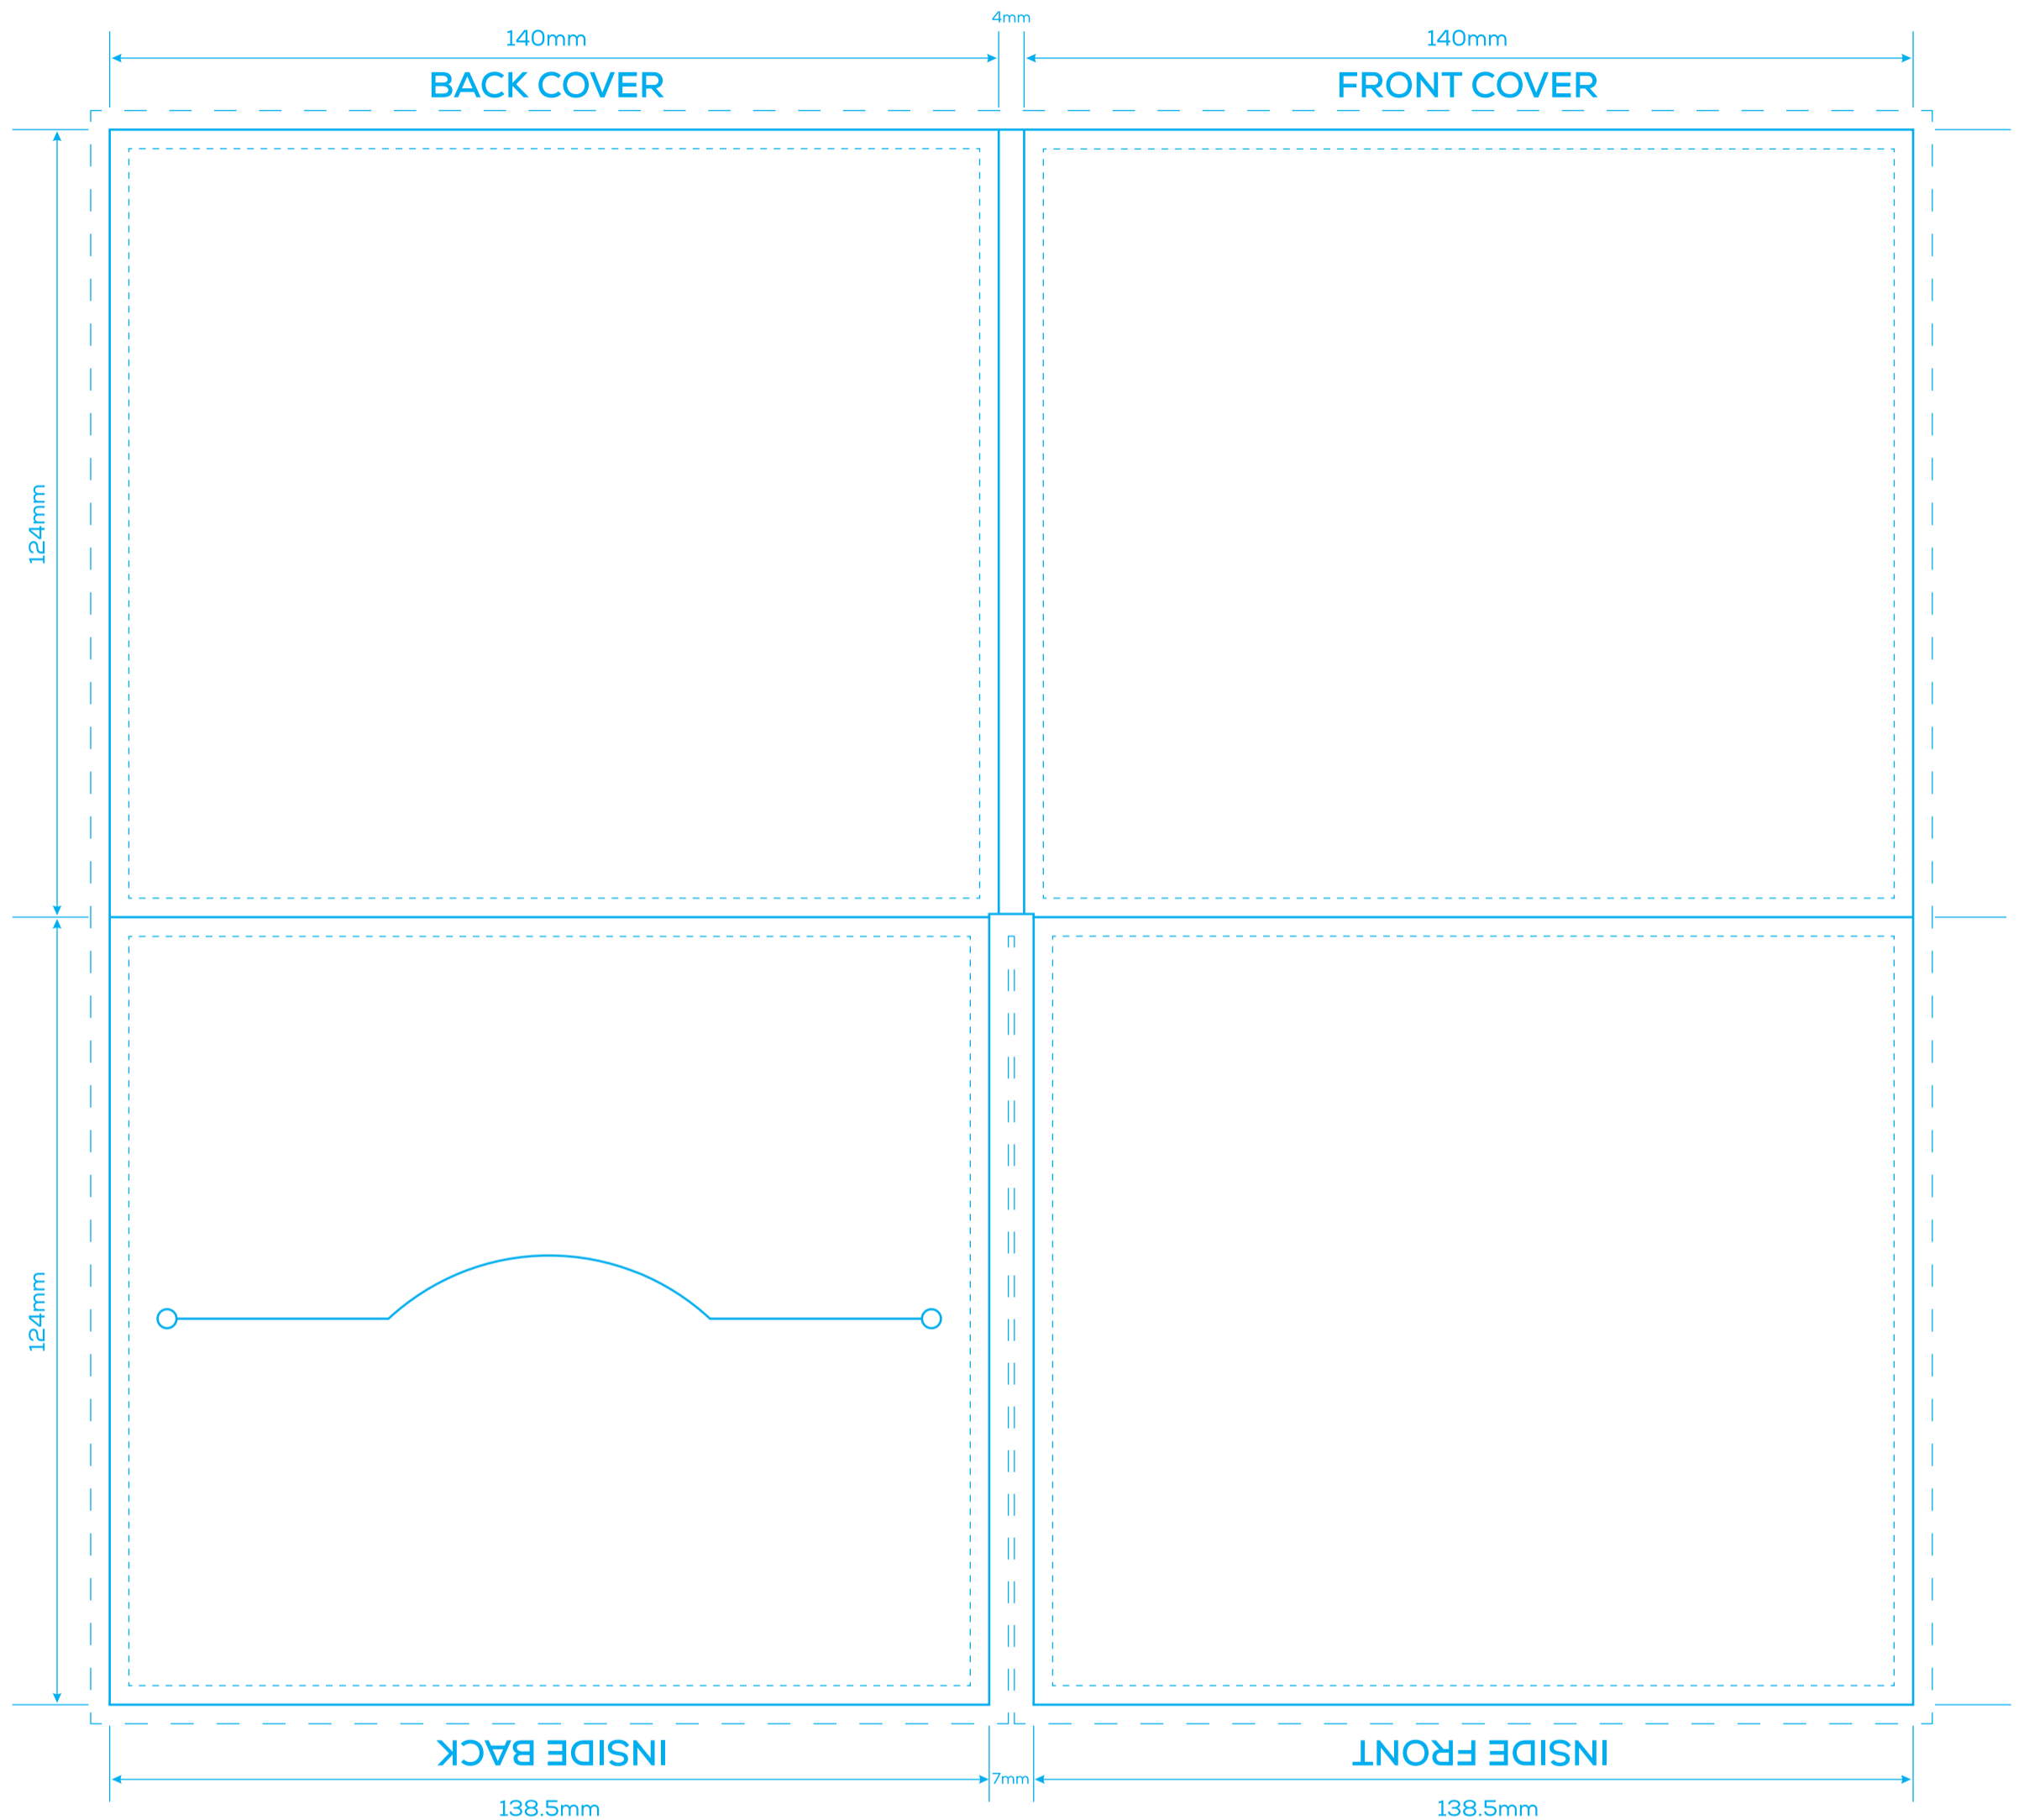

DIGIFILE - 4 PANEL

ARTWORK REQUIREMENT

- Colour: **C** **M** **Y** **K**
- Resolution: 300dpi
- Text: Text should be outlined or subit font files with the artwork
- File Format: PDF, JPEG, PSD, AI

- **Bleed Line:** Background should be extended up to this line.
- **Trim Line:** This is the final trim line. All elements will be removed beyond this line.
- ... **Safe Line:** All text should be within this line.