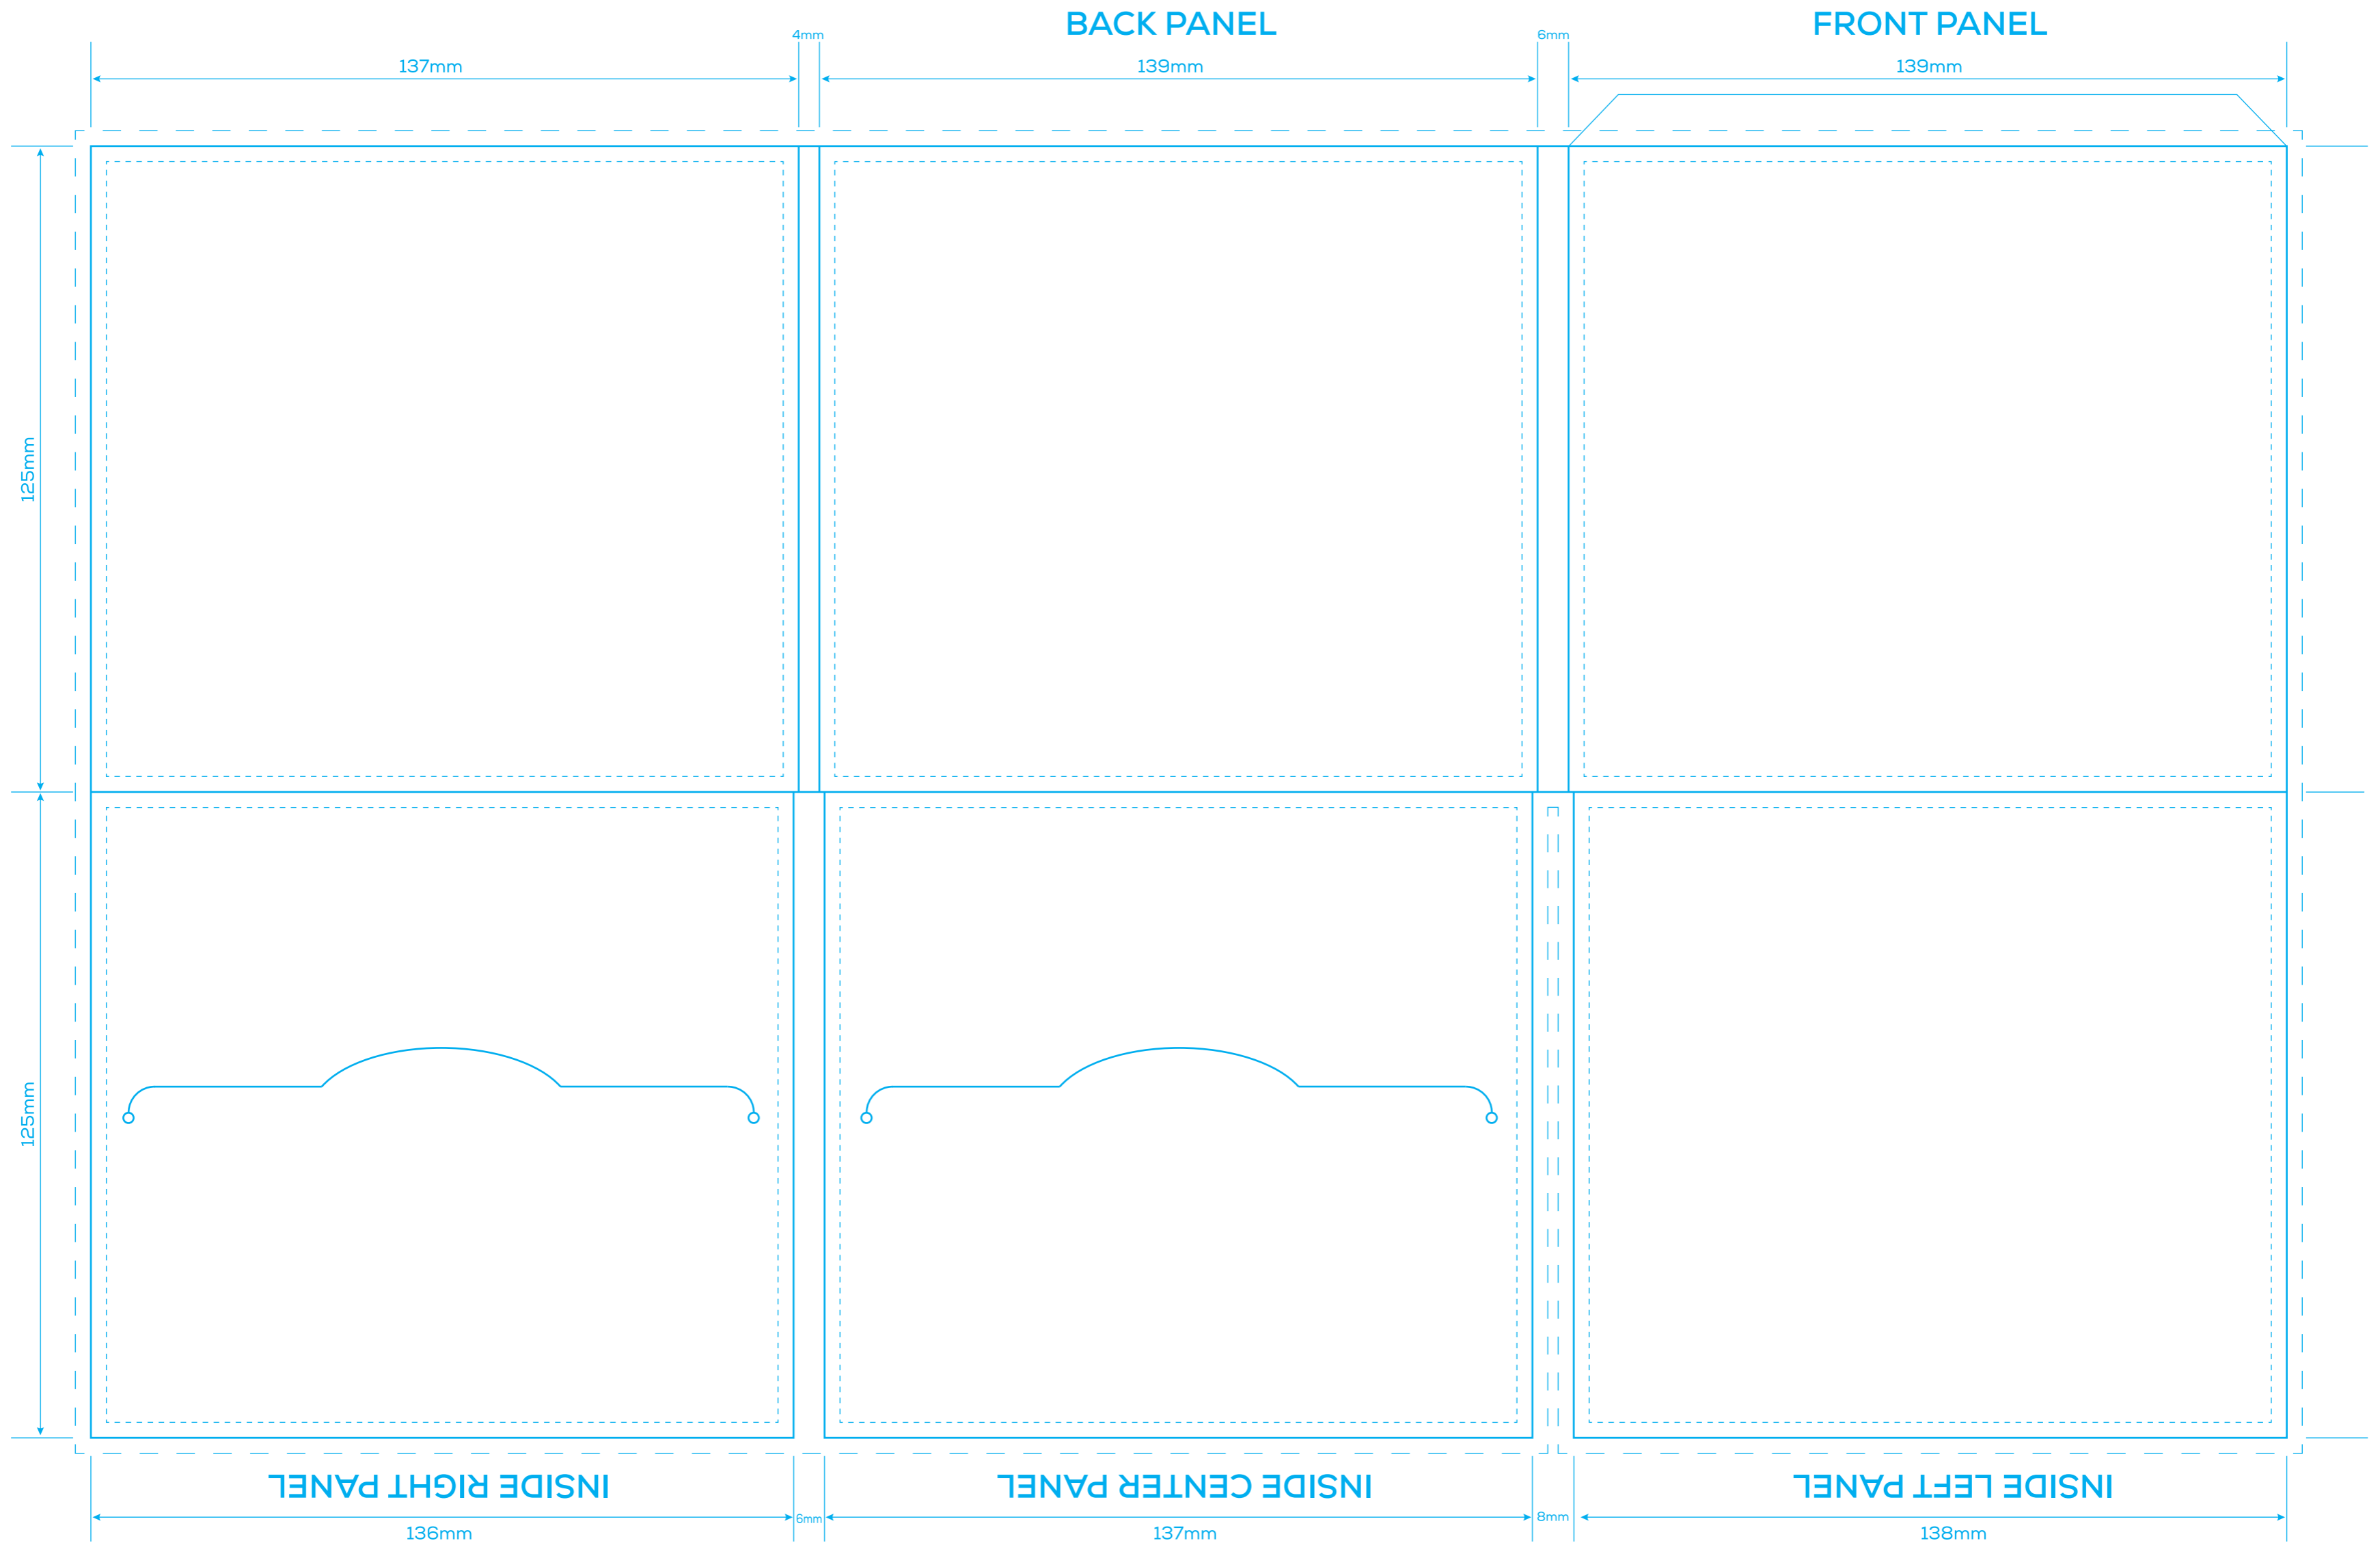

DIGIFILE - 6 PANEL - 2 DISCS - TUNNEL POCKET

ARTWORK REQUIREMENT

- Colour: ■ C ■ M ■ Y ■ K
- Resolution: 300dpi
- Text: Text should be outlined or subit font files with the artwork
- File Format: PDF, JPEG, PSD, AI

- **Bleed Line:** Background should be extended up to this line.
- **Trim Line:** This is the final trim line. All elements will be removed beyond this line.
- ⋯ **Safe Line:** All text should be within this line.