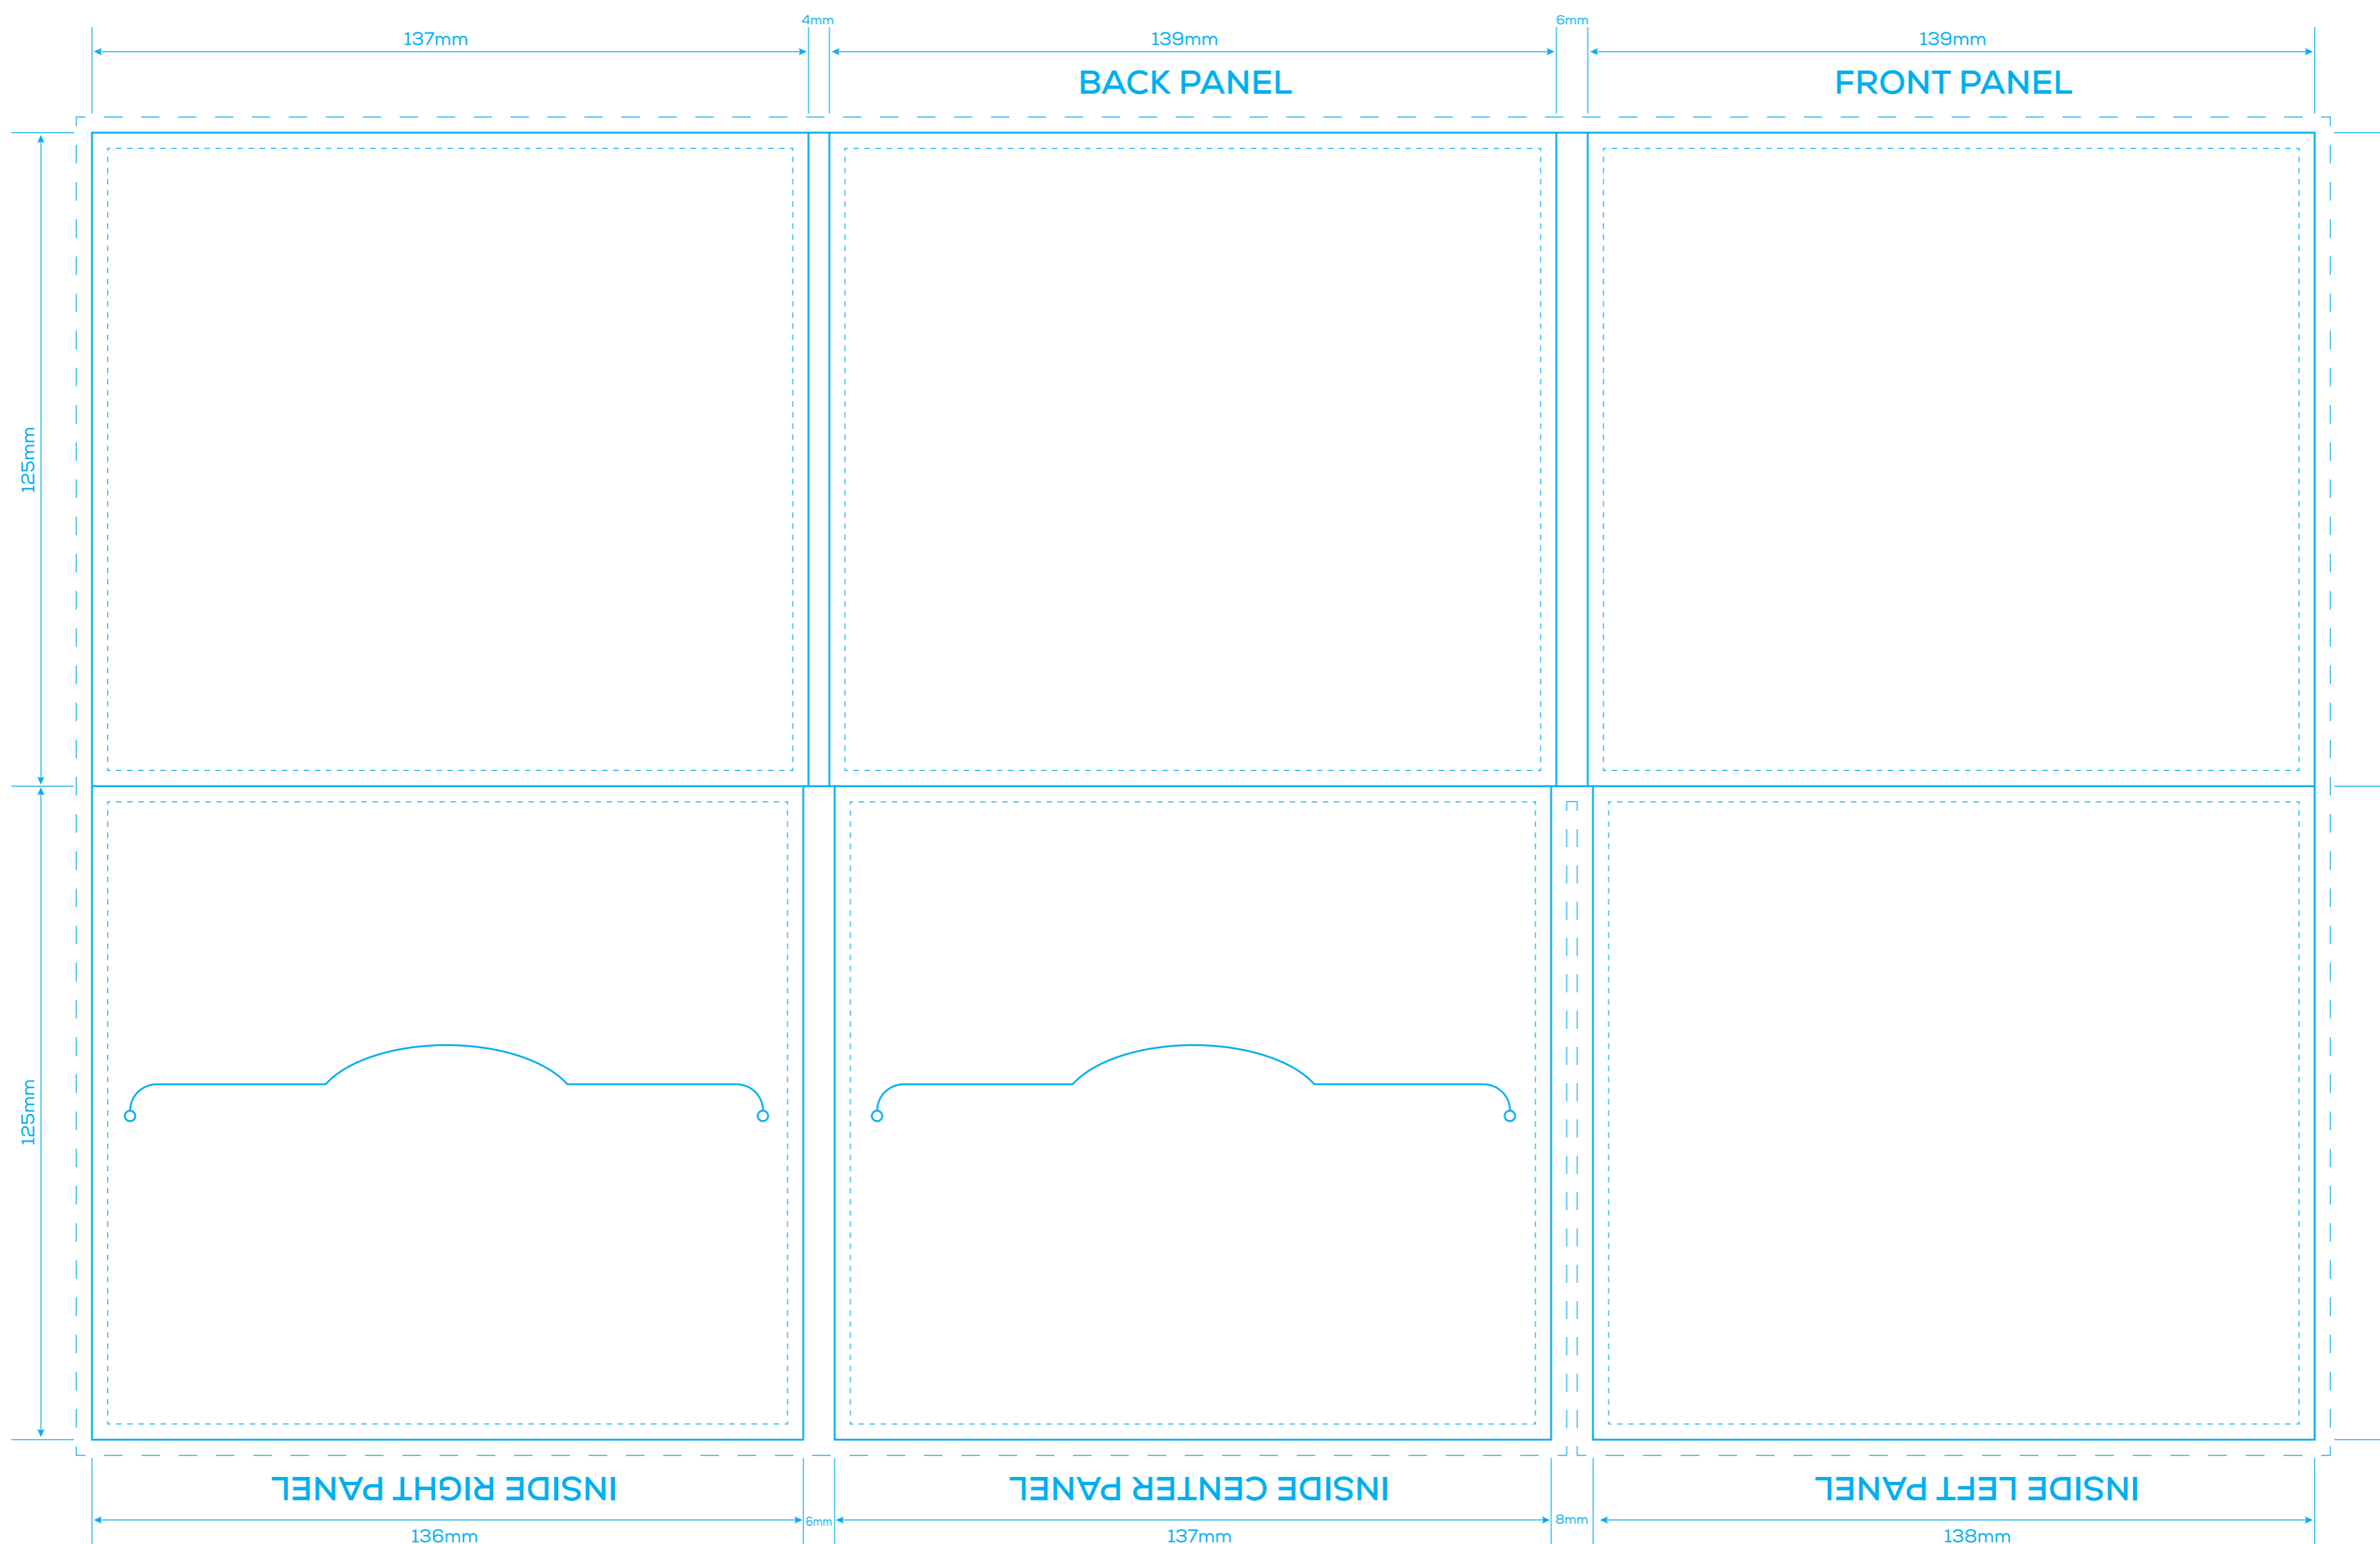

DIGIFILE - 6 PANEL - 2 DISCS

ARTWORK REQUIREMENT

- Colour: ■C ■M ■Y ■K
- Resolution: 300dpi
- Text: Text should be outlined or subit font files with the artwork
- File Format: PDF, JPEG, PSD, AI

- **Bleed Line:** Background should be extended up to this line.
- **Trim Line:** This is the final trim line. All elements will be removed beyond this line.
- **Safe Line:** All text should be within this line.