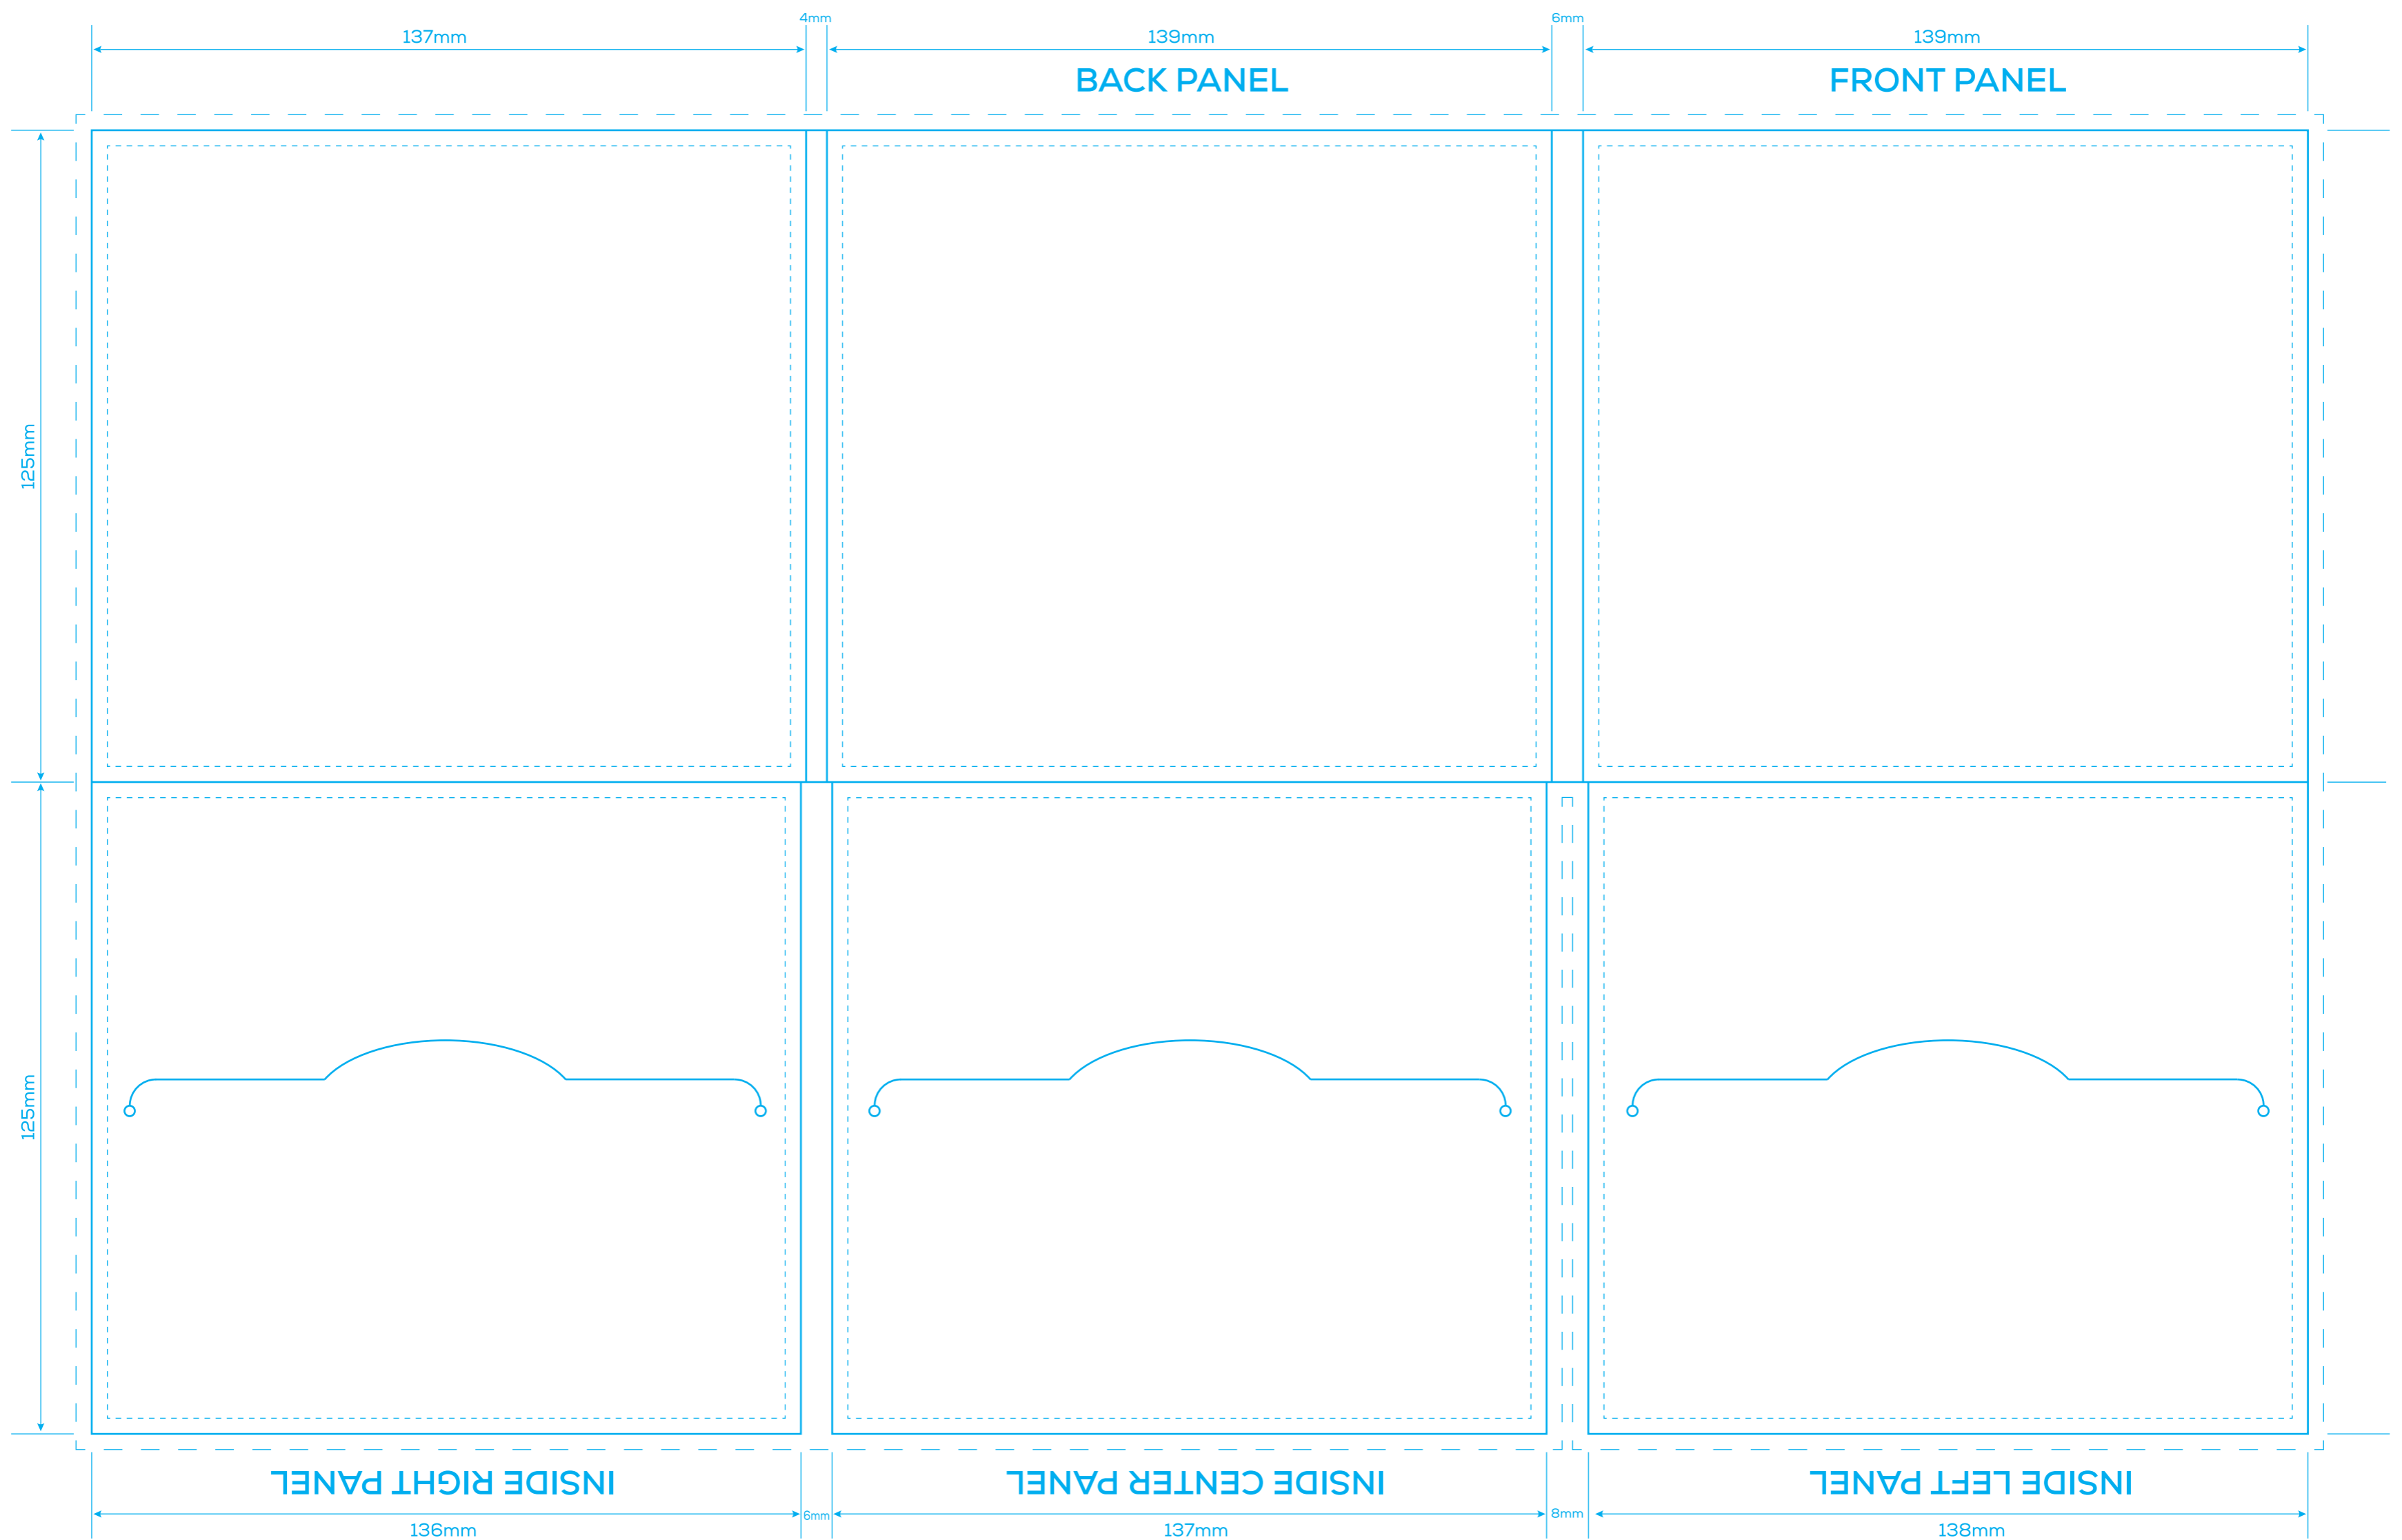

# DIGIFILE - 6 PANEL - 3 DISCS

## ARTWORK REQUIREMENT

- Colour: ■C ■M ■Y ■K
- Resolution: 300dpi
- Text: Text should be outlined or subit font files with the artwork
- File Format: PDF, JPEG, PSD, AI

- **Bleed Line:** Background should be extended up to this line.
- **Trim Line:** This is the final trim line. All elements will be removed beyond this line.
- ..... **Safe Line:** All text should be within this line.