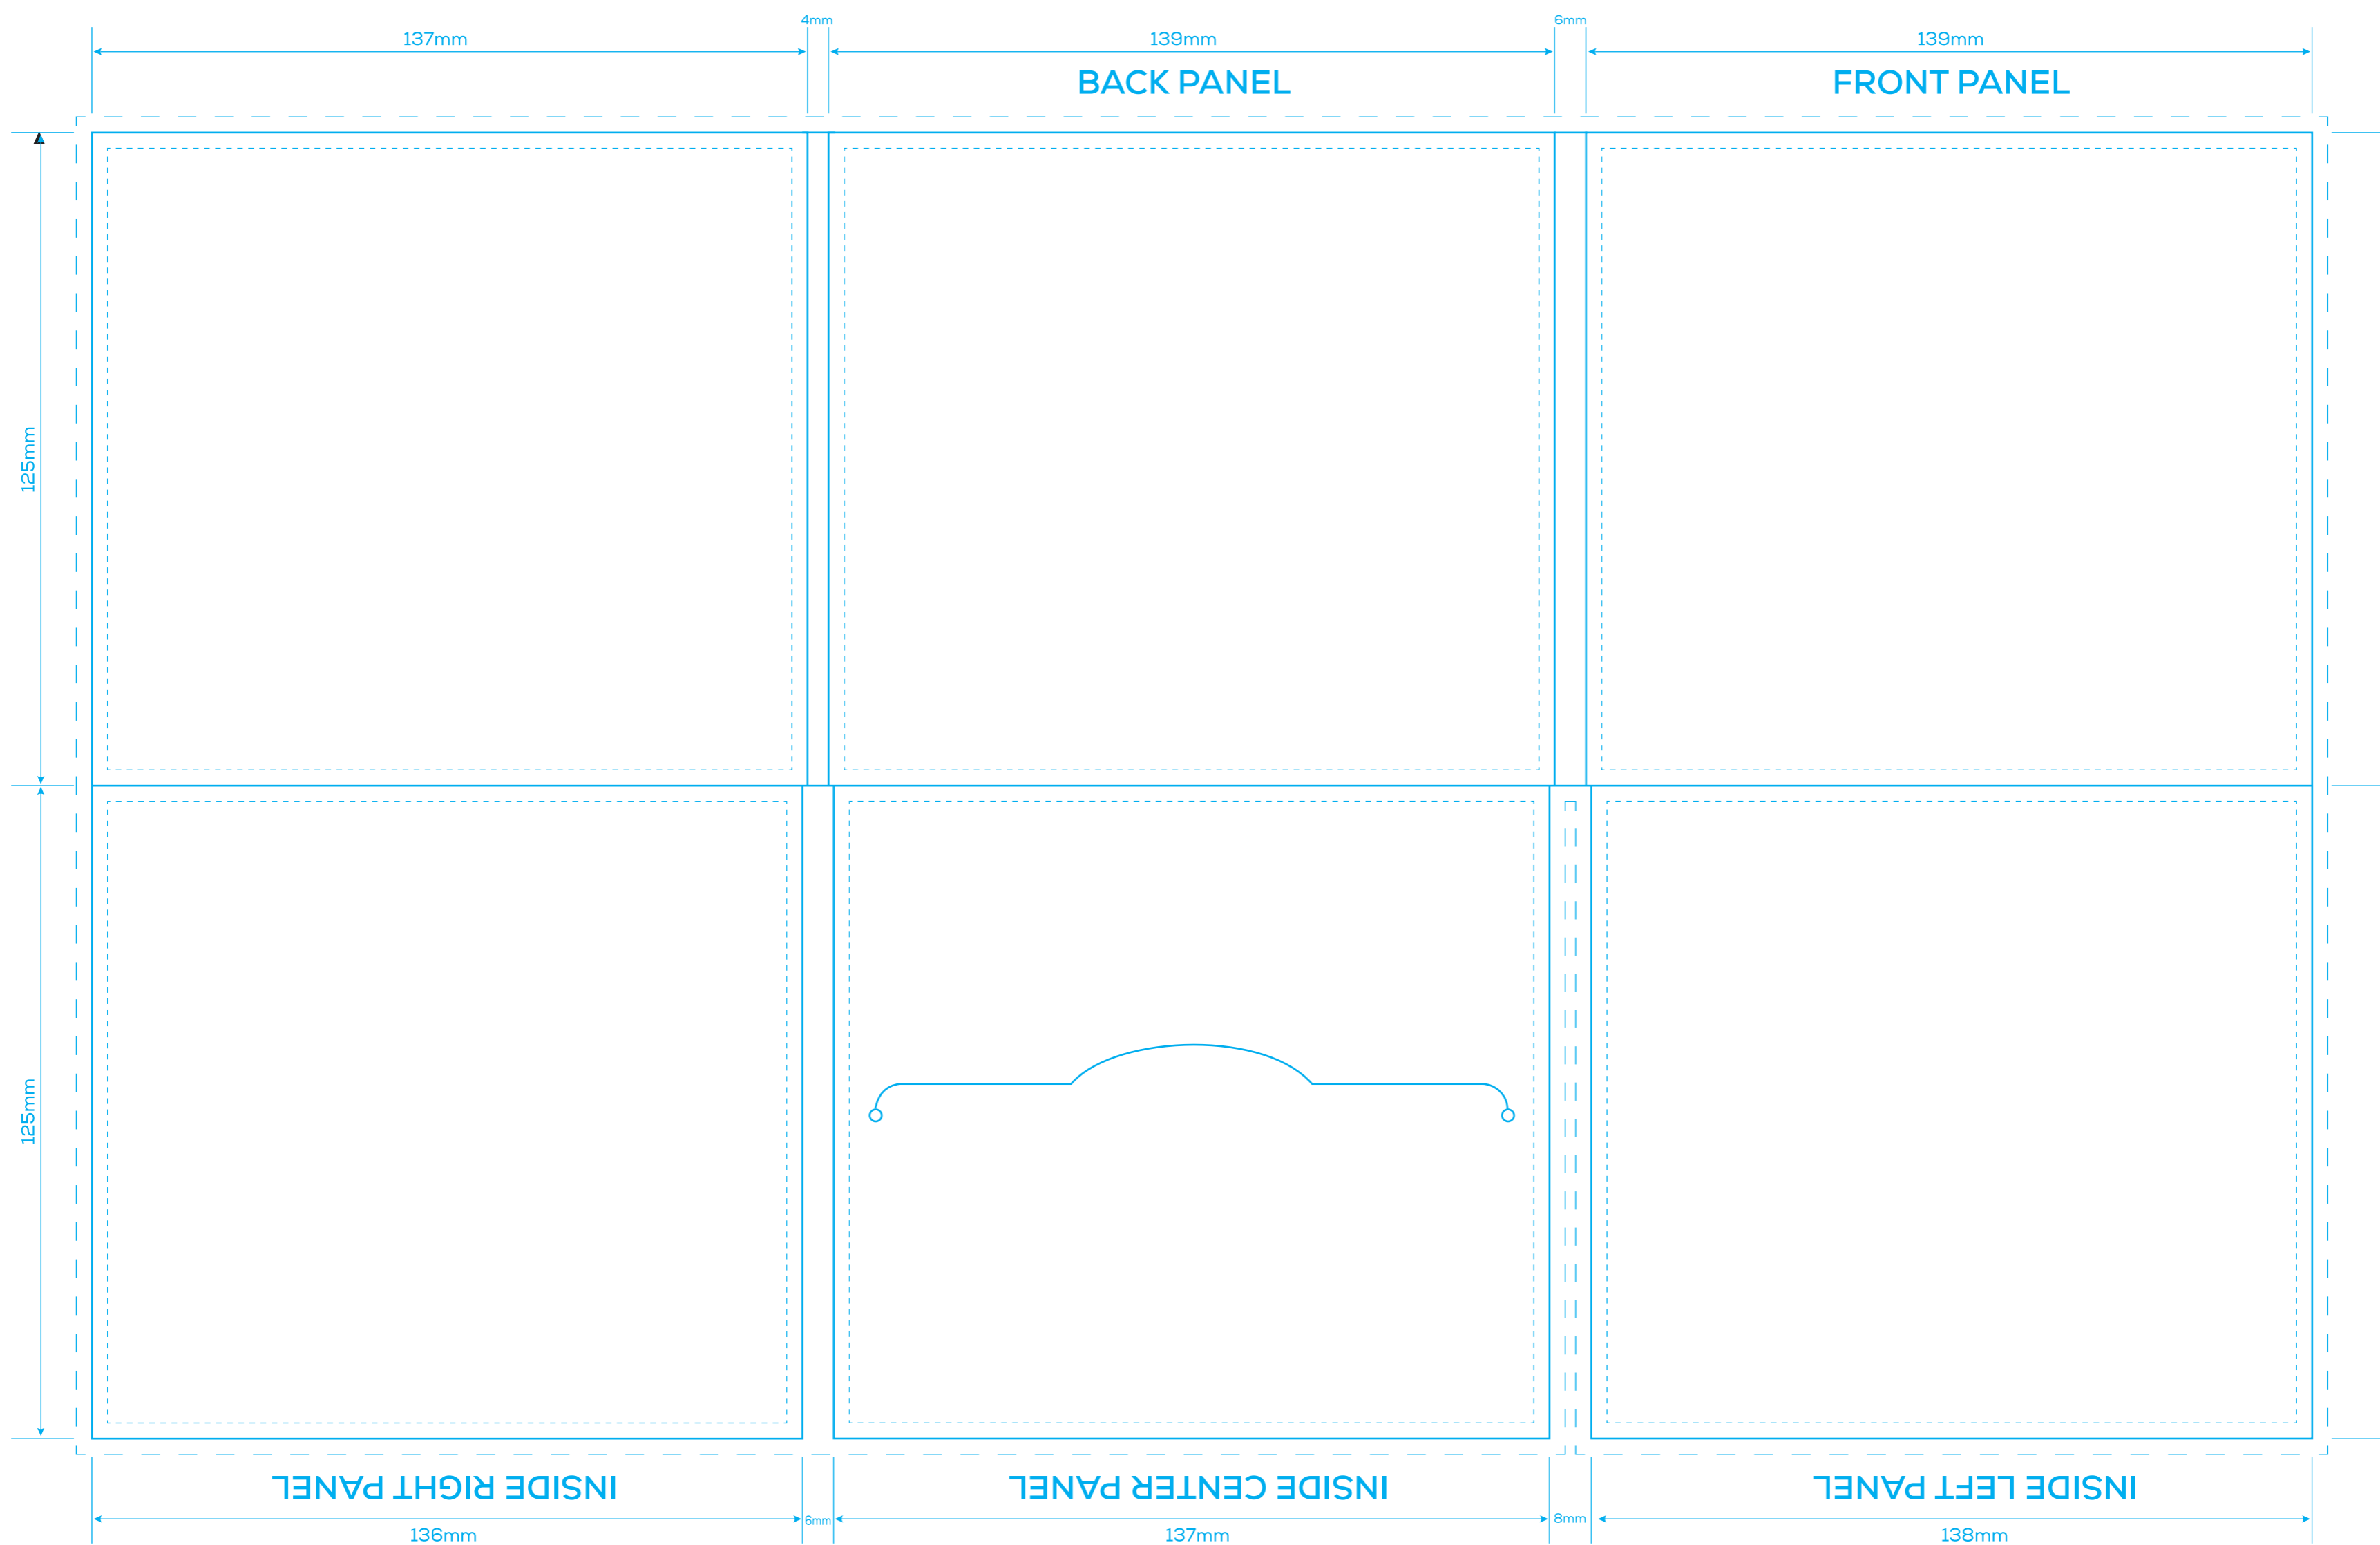

# DIGIFILE - 6 PANEL - CD CENTER

## ARTWORK REQUIREMENT

- Colour: ■C ■M ■Y ■K
- Resolution: 300dpi
- Text: Text should be outlined or subit font files with the artwork
- File Format: PDF, JPEG, PSD, AI

- **Bleed Line:** Background should be extended up to this line.
- **Trim Line:** This is the final trim line. All elements will be removed beyond this line.
- ... **Safe Line:** All text should be within this line.