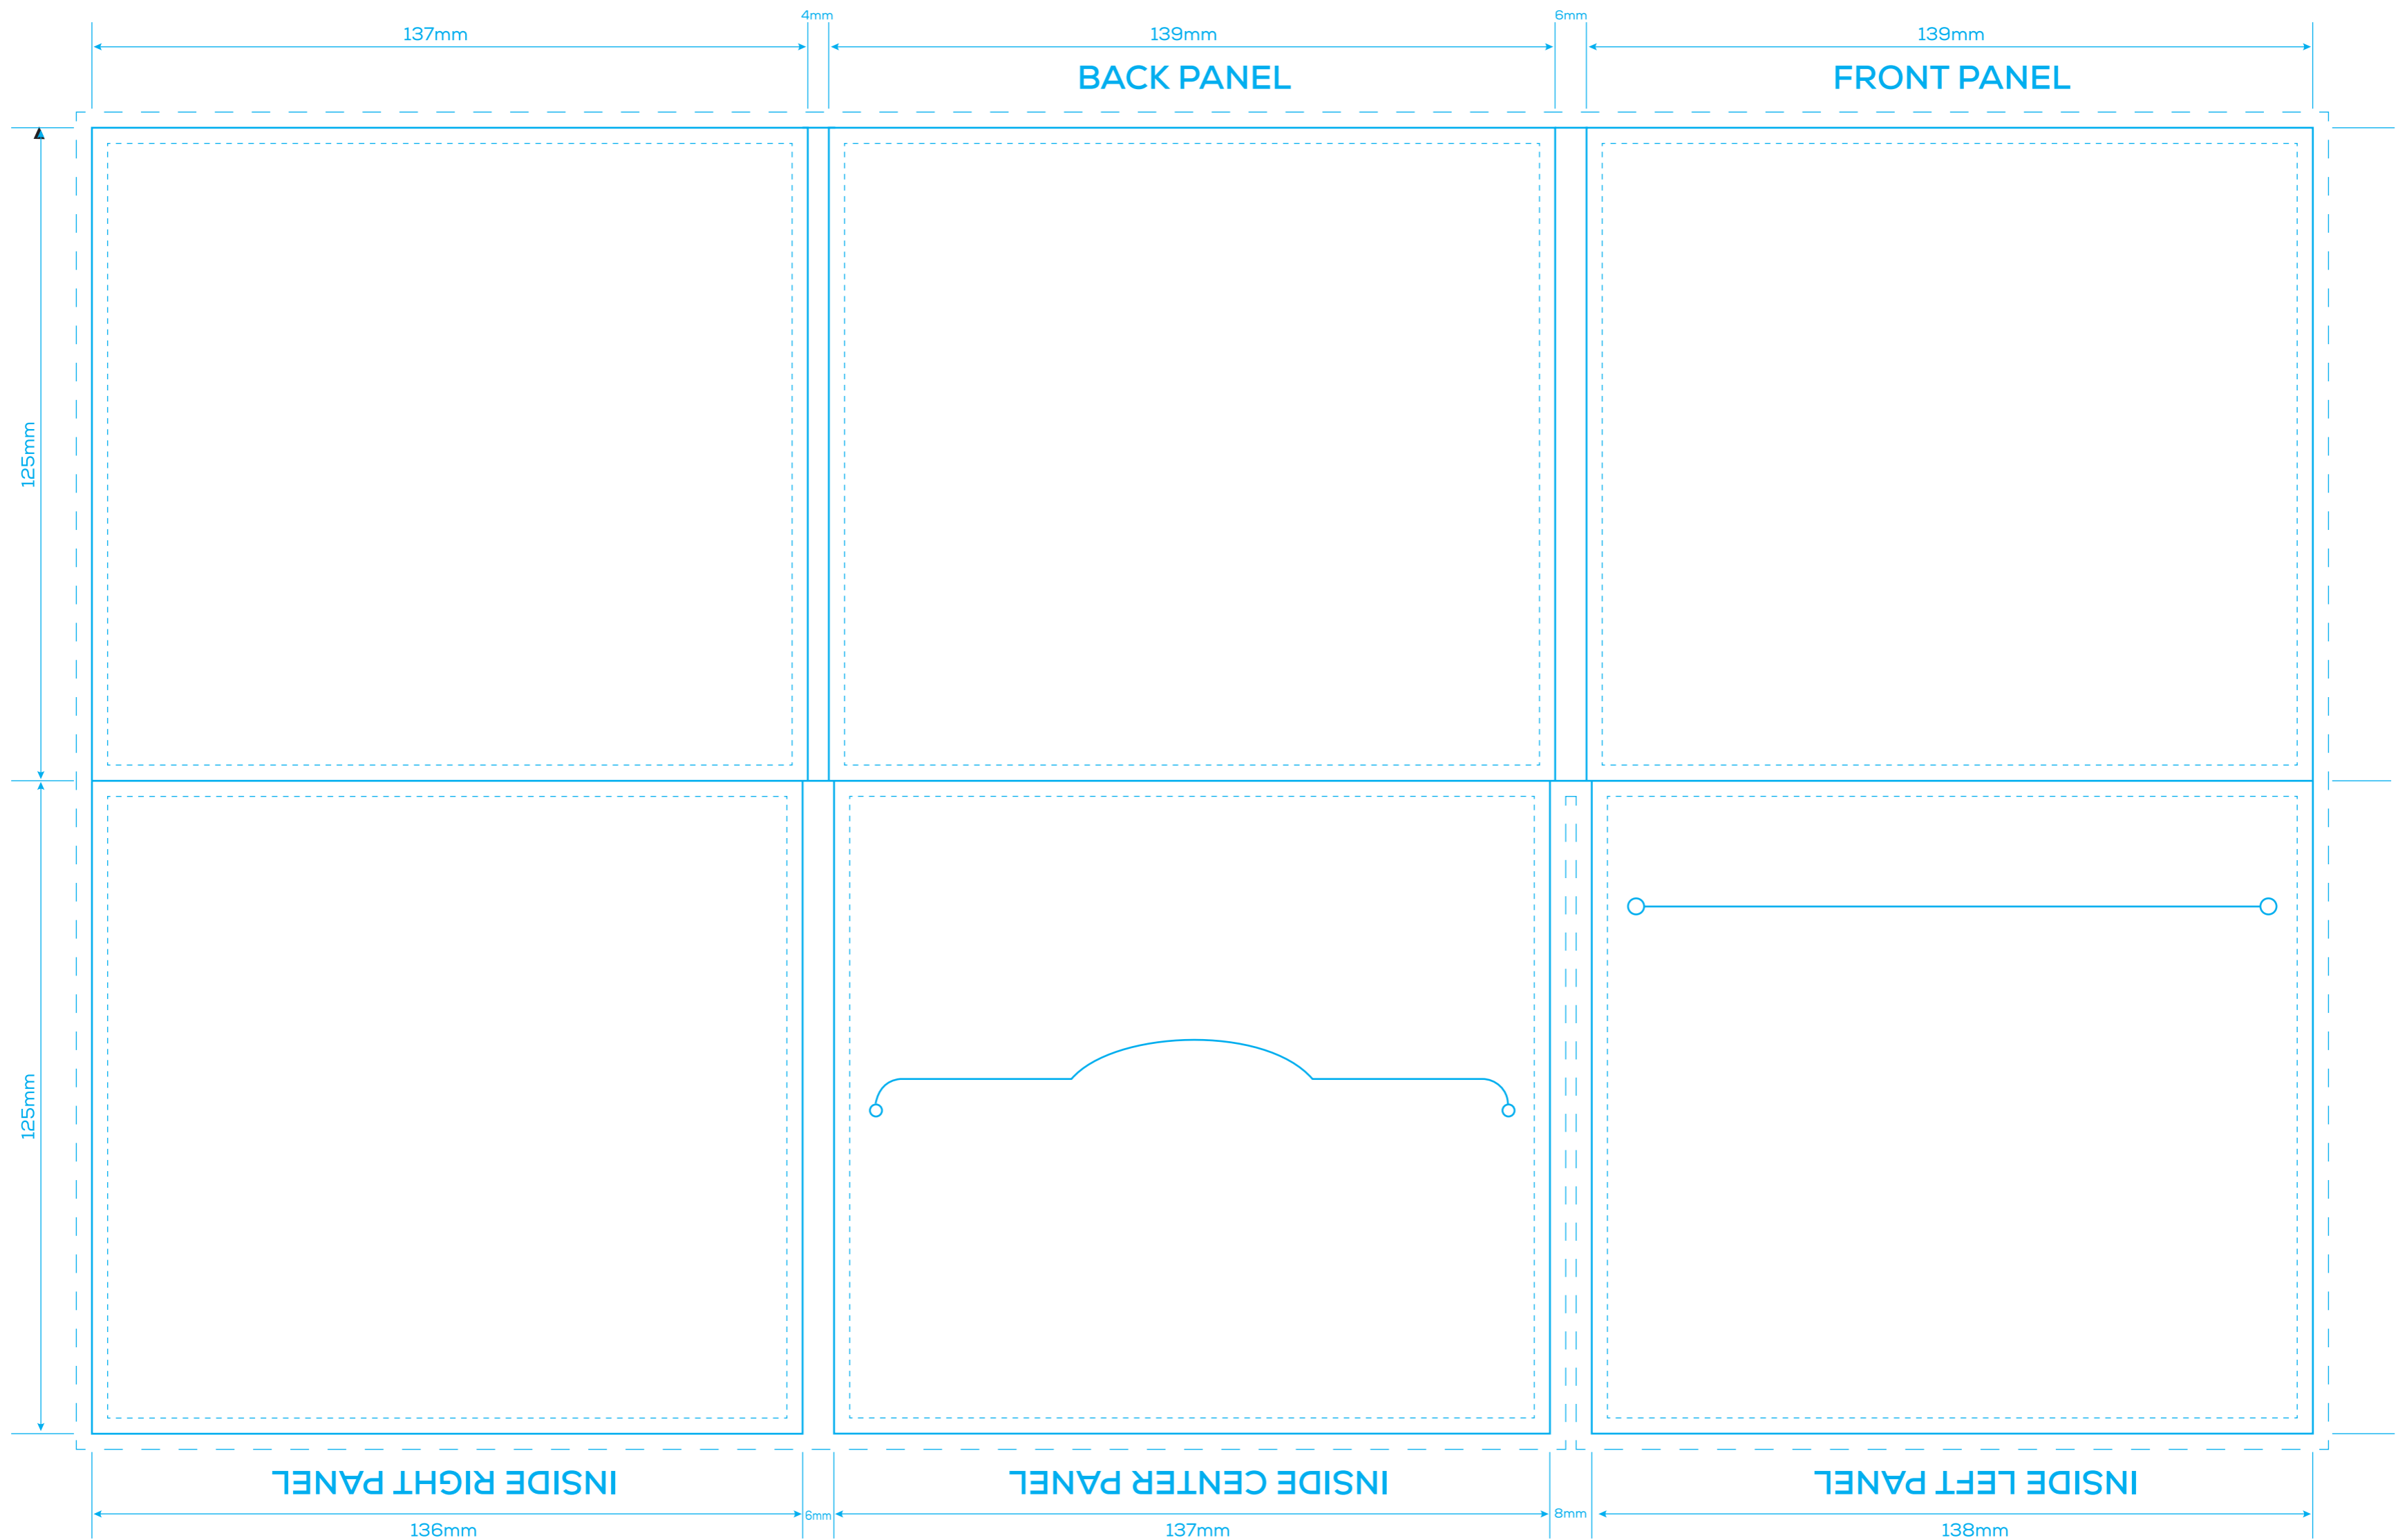

# DIGIFILE - 6 PANEL - CD CENTER - WITH SLOT

## ARTWORK REQUIREMENT

- Colour: ■C ■M ■Y ■K
- Resolution: 300dpi
- Text: Text should be outlined or submit font files with the artwork
- File Format: PDF, JPEG, PSD, AI

- Bleed Line: Background should be extended up to this line.
- Trim Line: This is the final trim line. All elements will be removed beyond this line.
- ..... Safe Line: All text should be within this line.