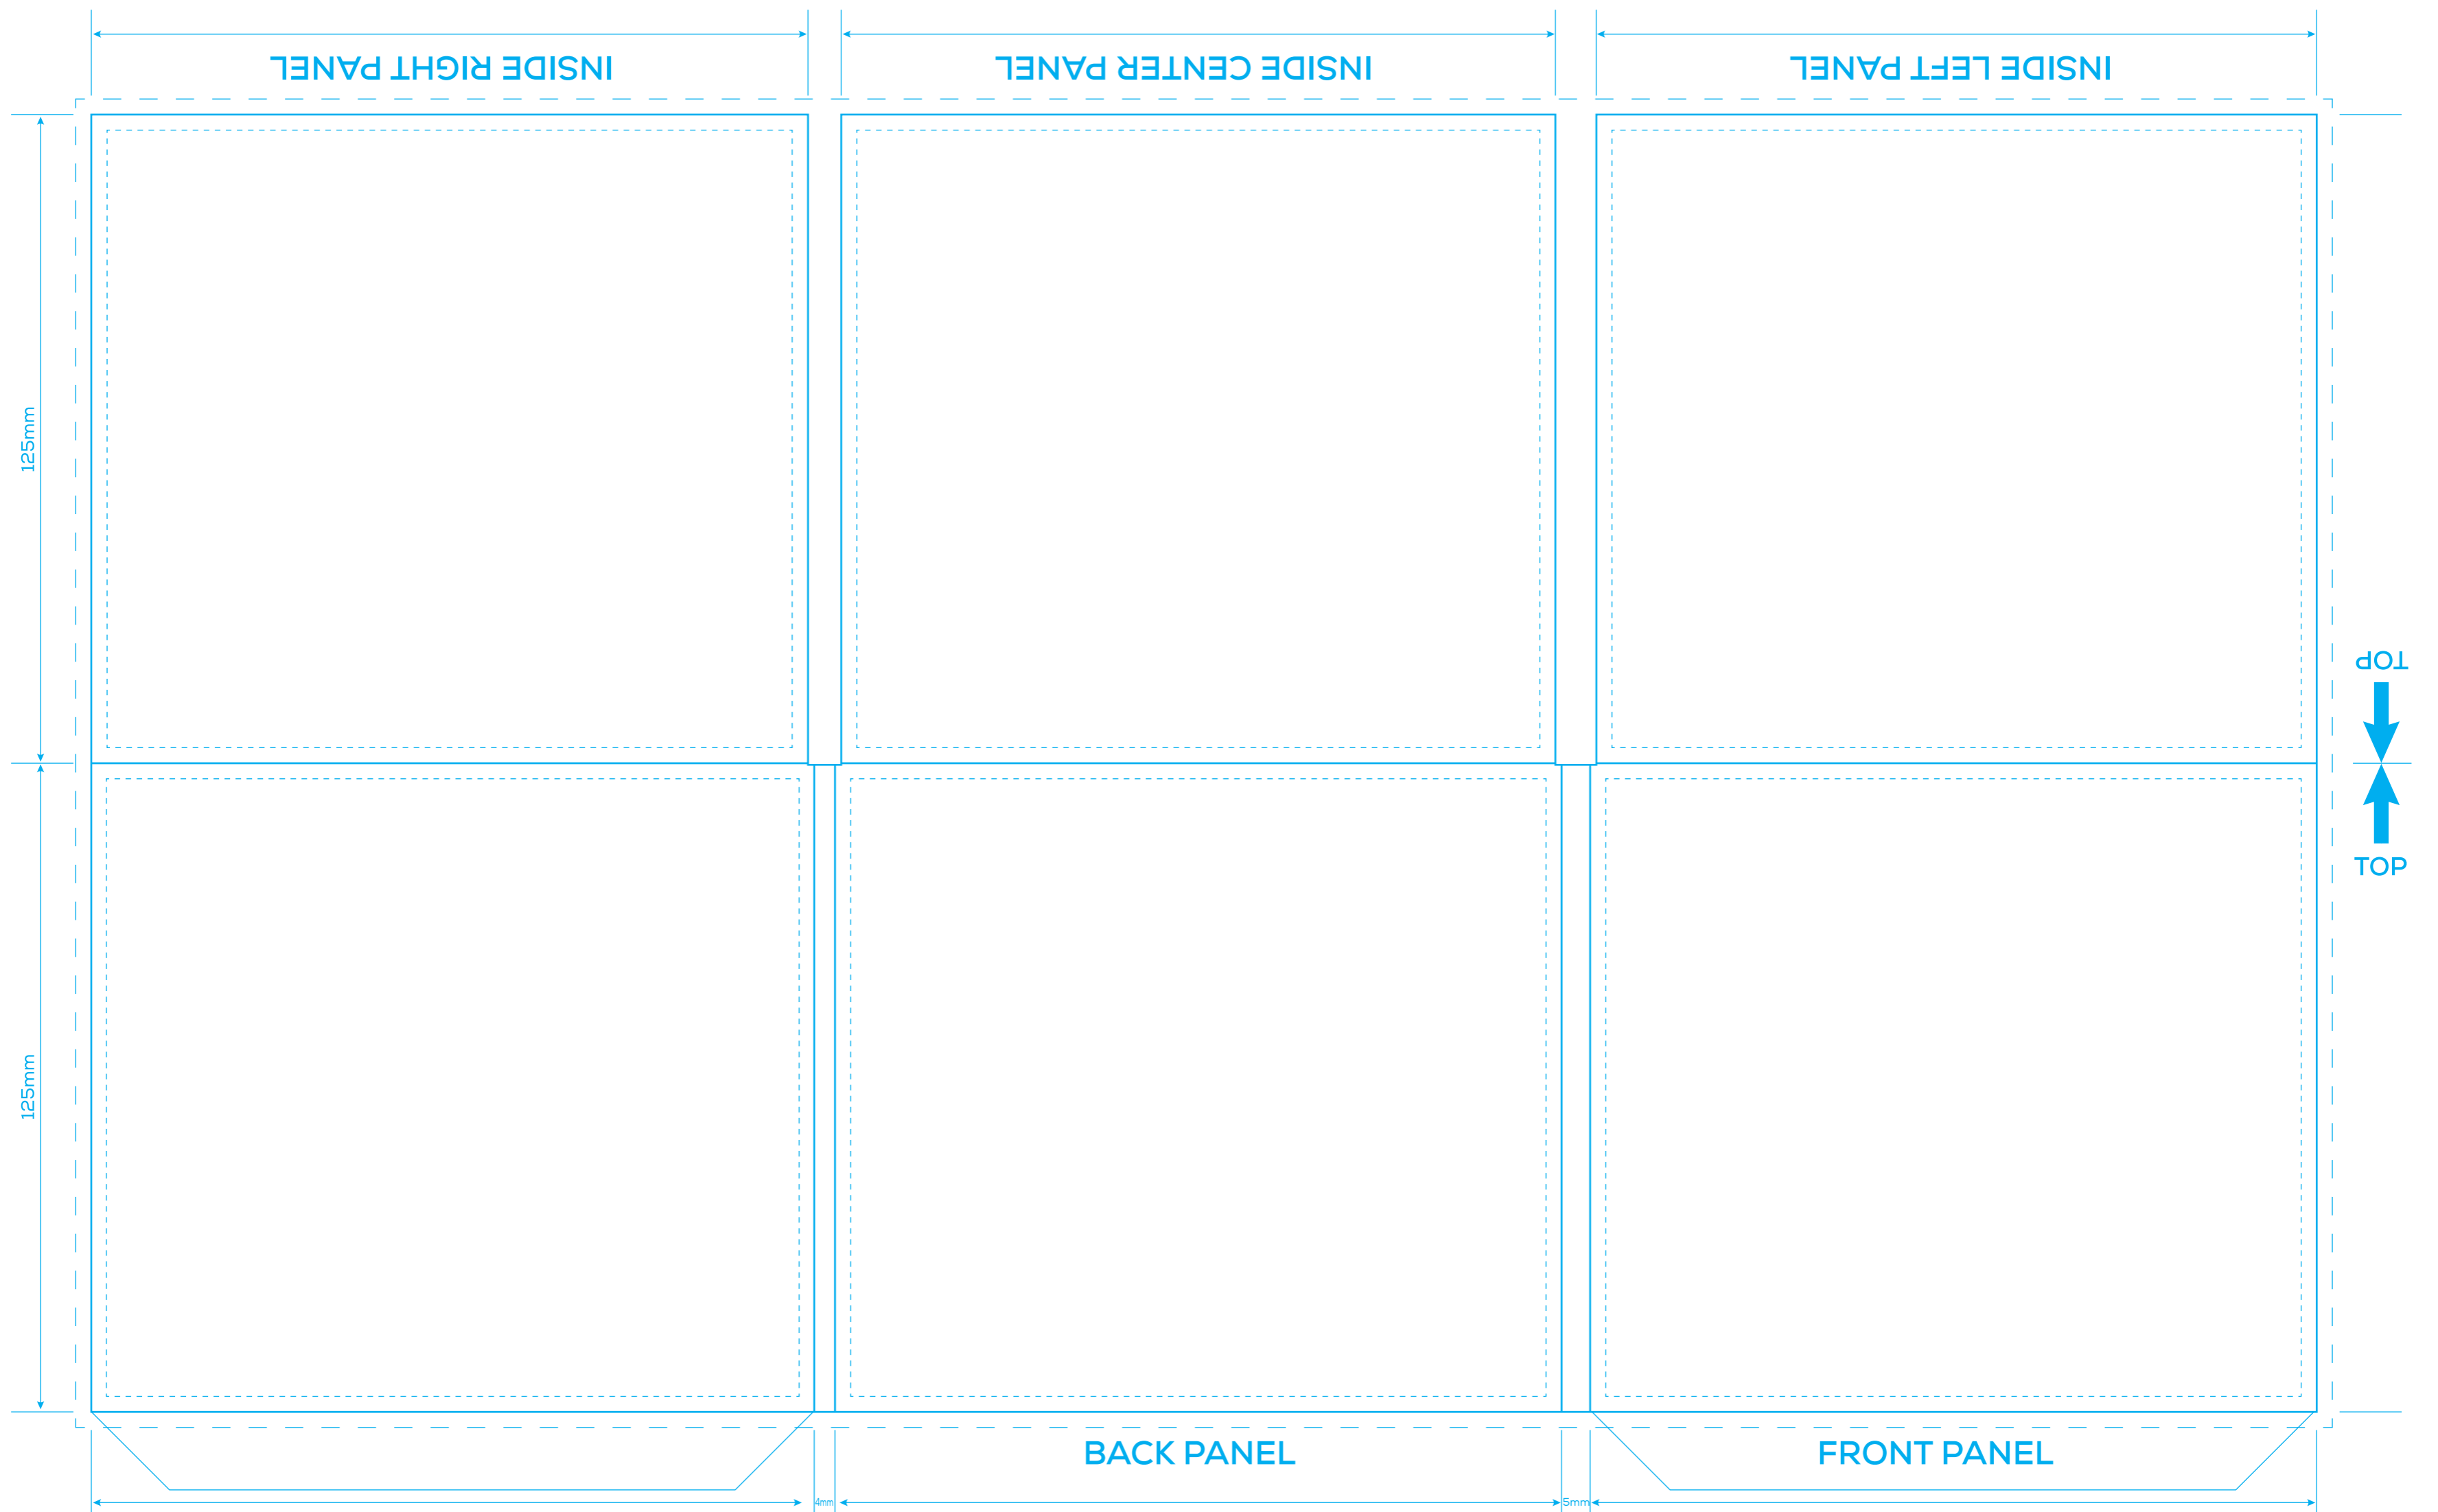

WALLET - 6 PANEL - 2 DISCS - TUNNEL POCKET

ARTWORK REQUIREMENT

- Colour: ■ C ■ M ■ Y ■ K
- Resolution: 300dpi
- Text: Text should be outlined or subit font files with the artwork
- File Format: PDF, JPEG, PSD, AI

- **Bleed Line:** Background should be extended up to this line.
- **Trim Line:** This is the final trim line. All elements will be removed beyond this line.
- **Safe Line:** All text should be within this line.