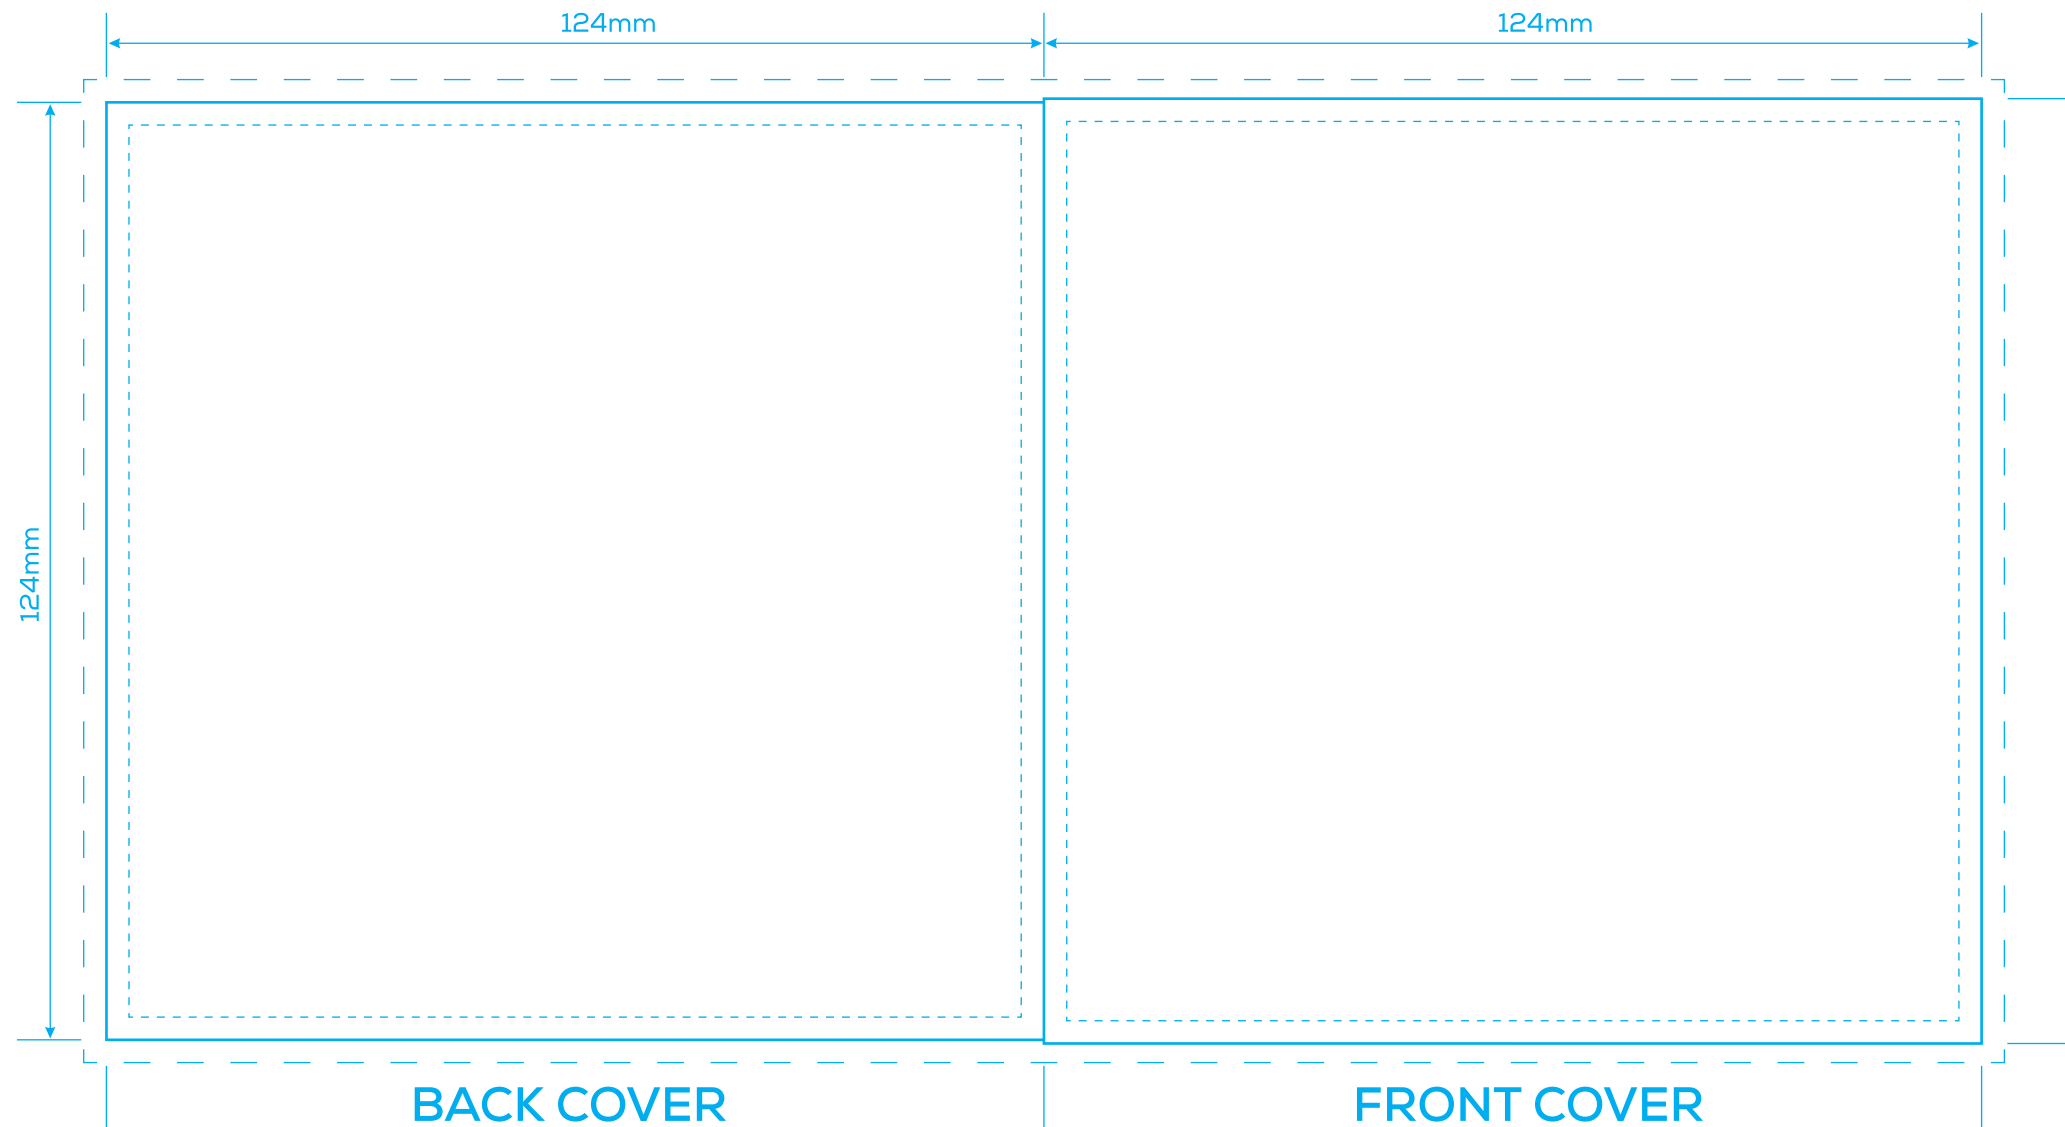

CD/DVD SLEEVE

ARTWORK REQUIREMENT

- Colour: ■ C ■ M ■ Y ■ K
- Resolution: 300dpi
- Text: Text should be outlined or submit font files with the artwork
- File Format: PDF, JPEG, PSD, AI

-  **Bleed Line:** Background should be extended up to this line.
-  **Trim Line:** This is the final trim line. All elements will be removed beyond this line.
-  **Safe Line:** All text should be within this line.