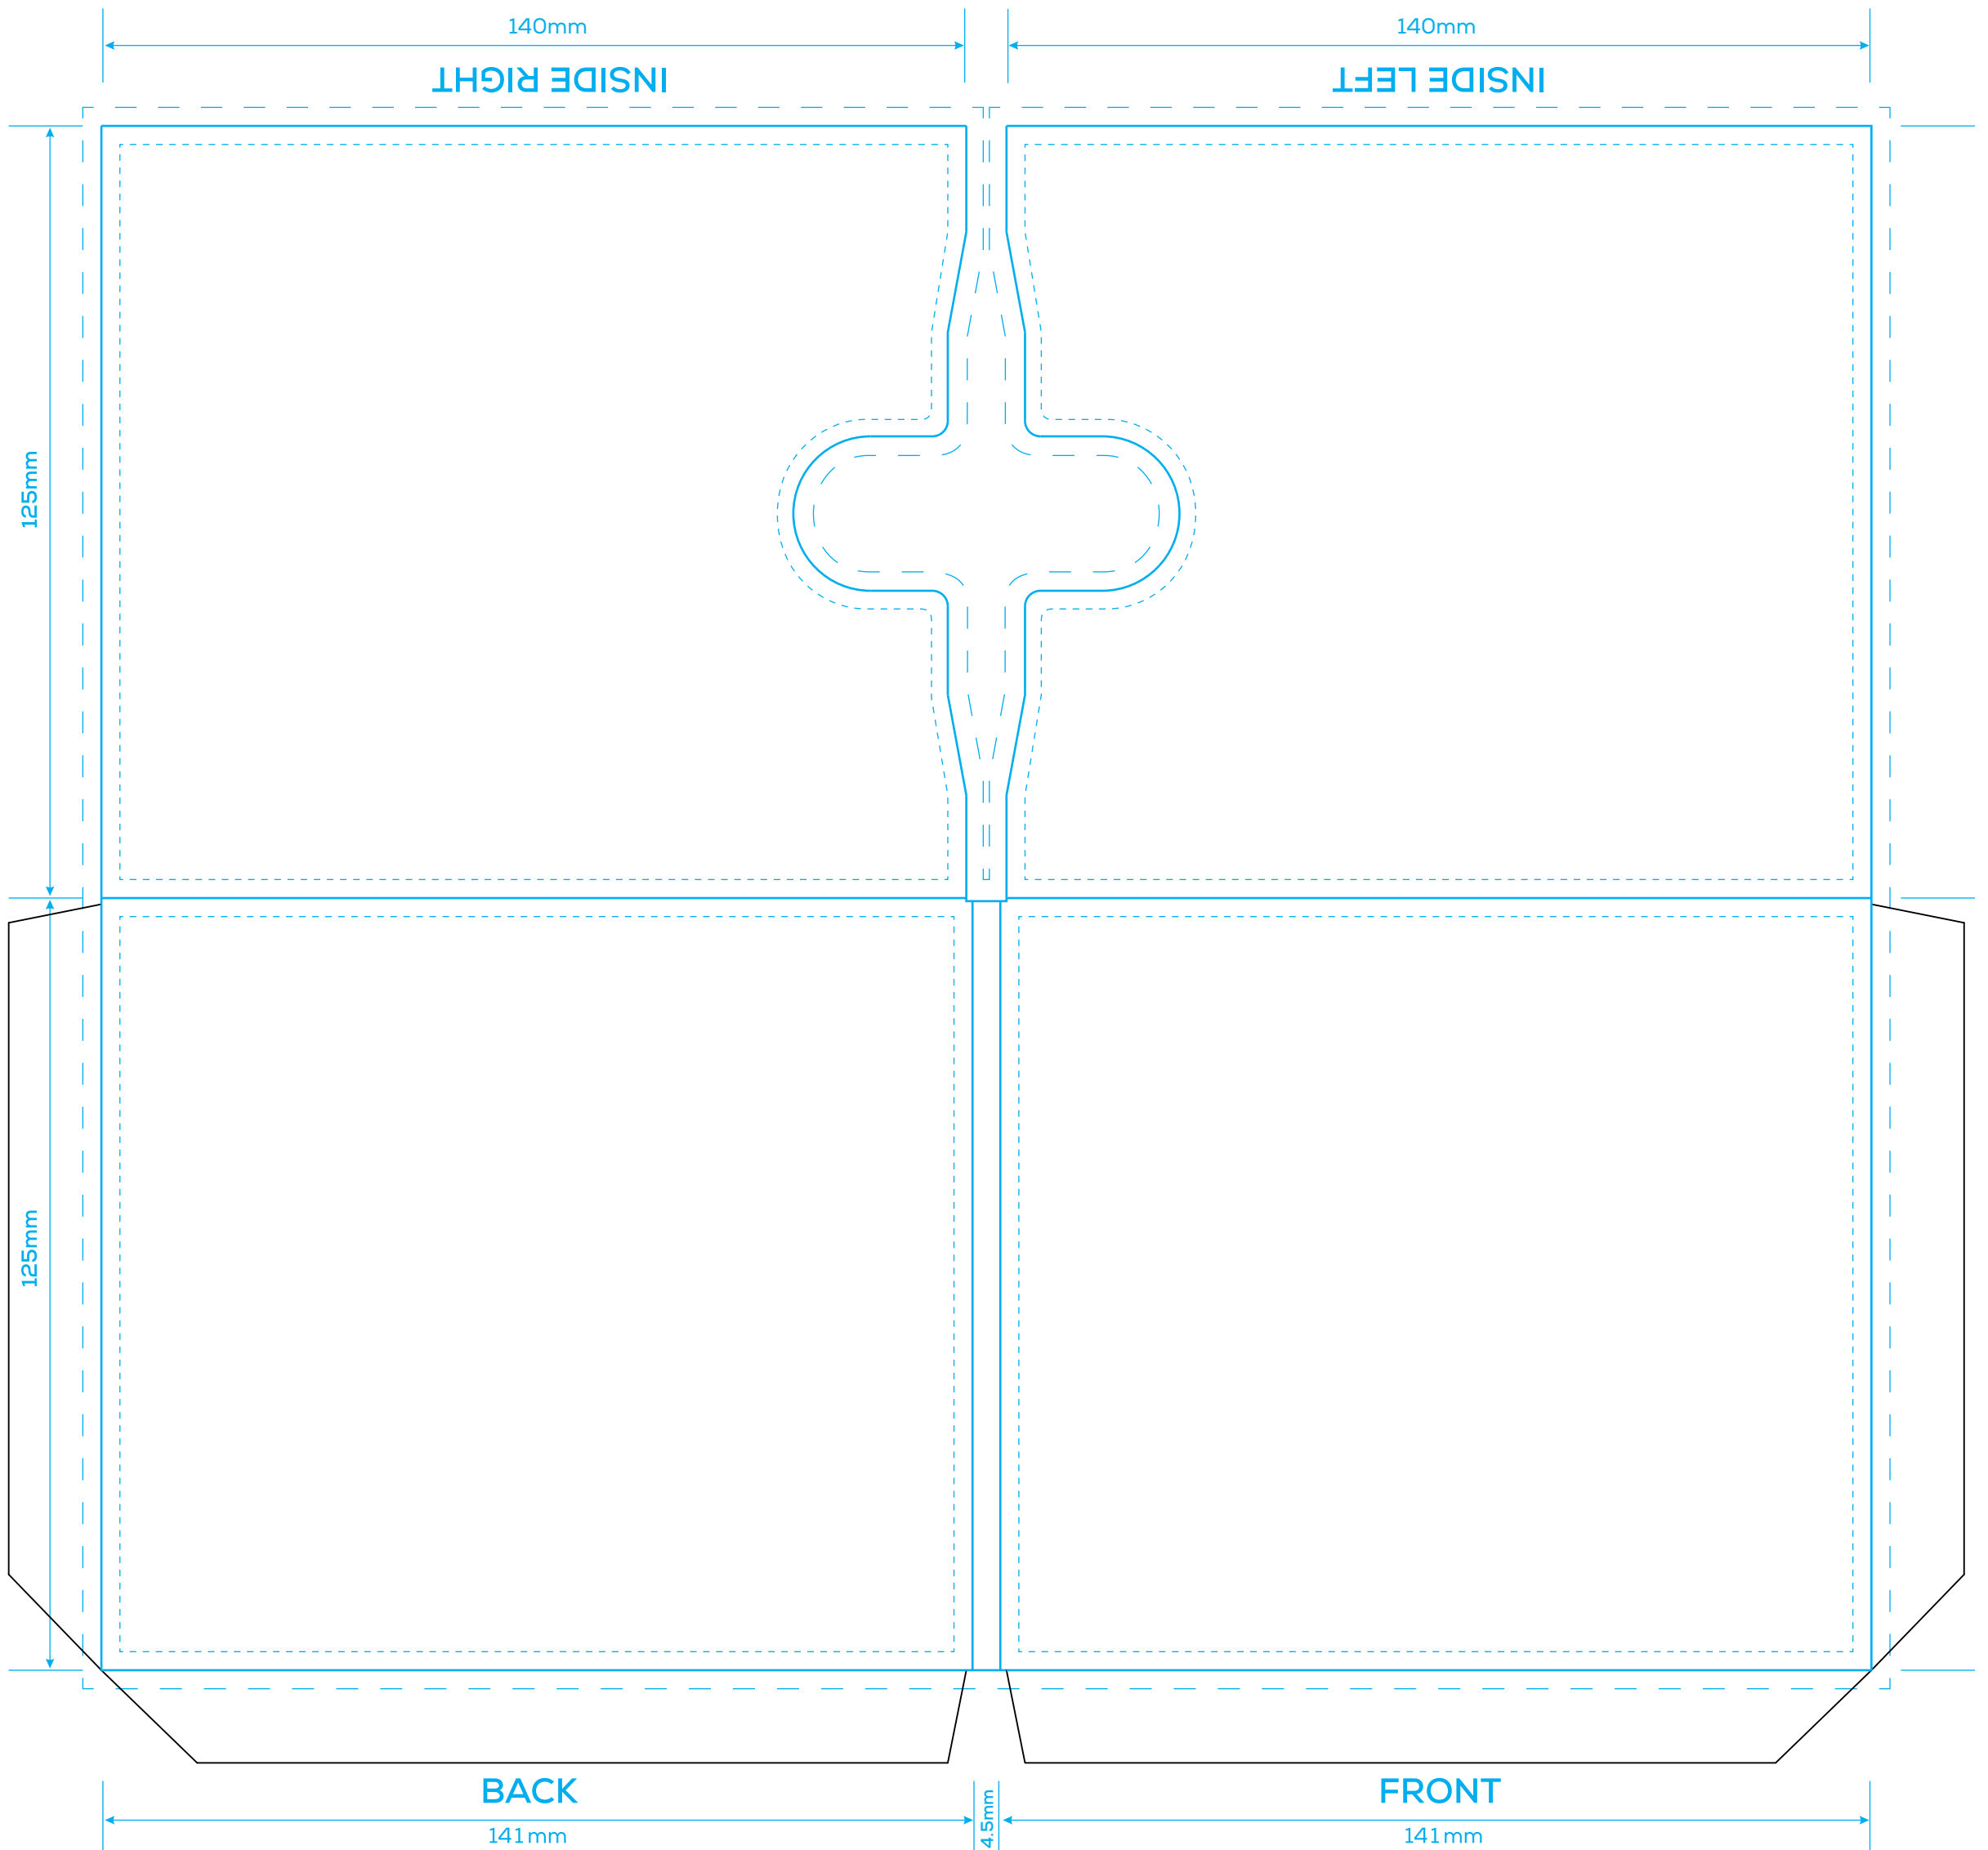

WALLET - 4 PANEL - THUMB CUT - 2 DISCS

ARTWORK REQUIREMENT

- Colour: ■ C ■ M ■ Y ■ K
- Resolution: 300dpi
- Text: Text should be outlined or subit font files with the artwork
- File Format: PDF, JPEG, PSD, AI

- **Bleed Line:** Background should be extended up to this line.
- **Trim Line:** This is the final trim line. All elements will be removed beyond this line.
- ... **Safe Line:** All text should be within this line.