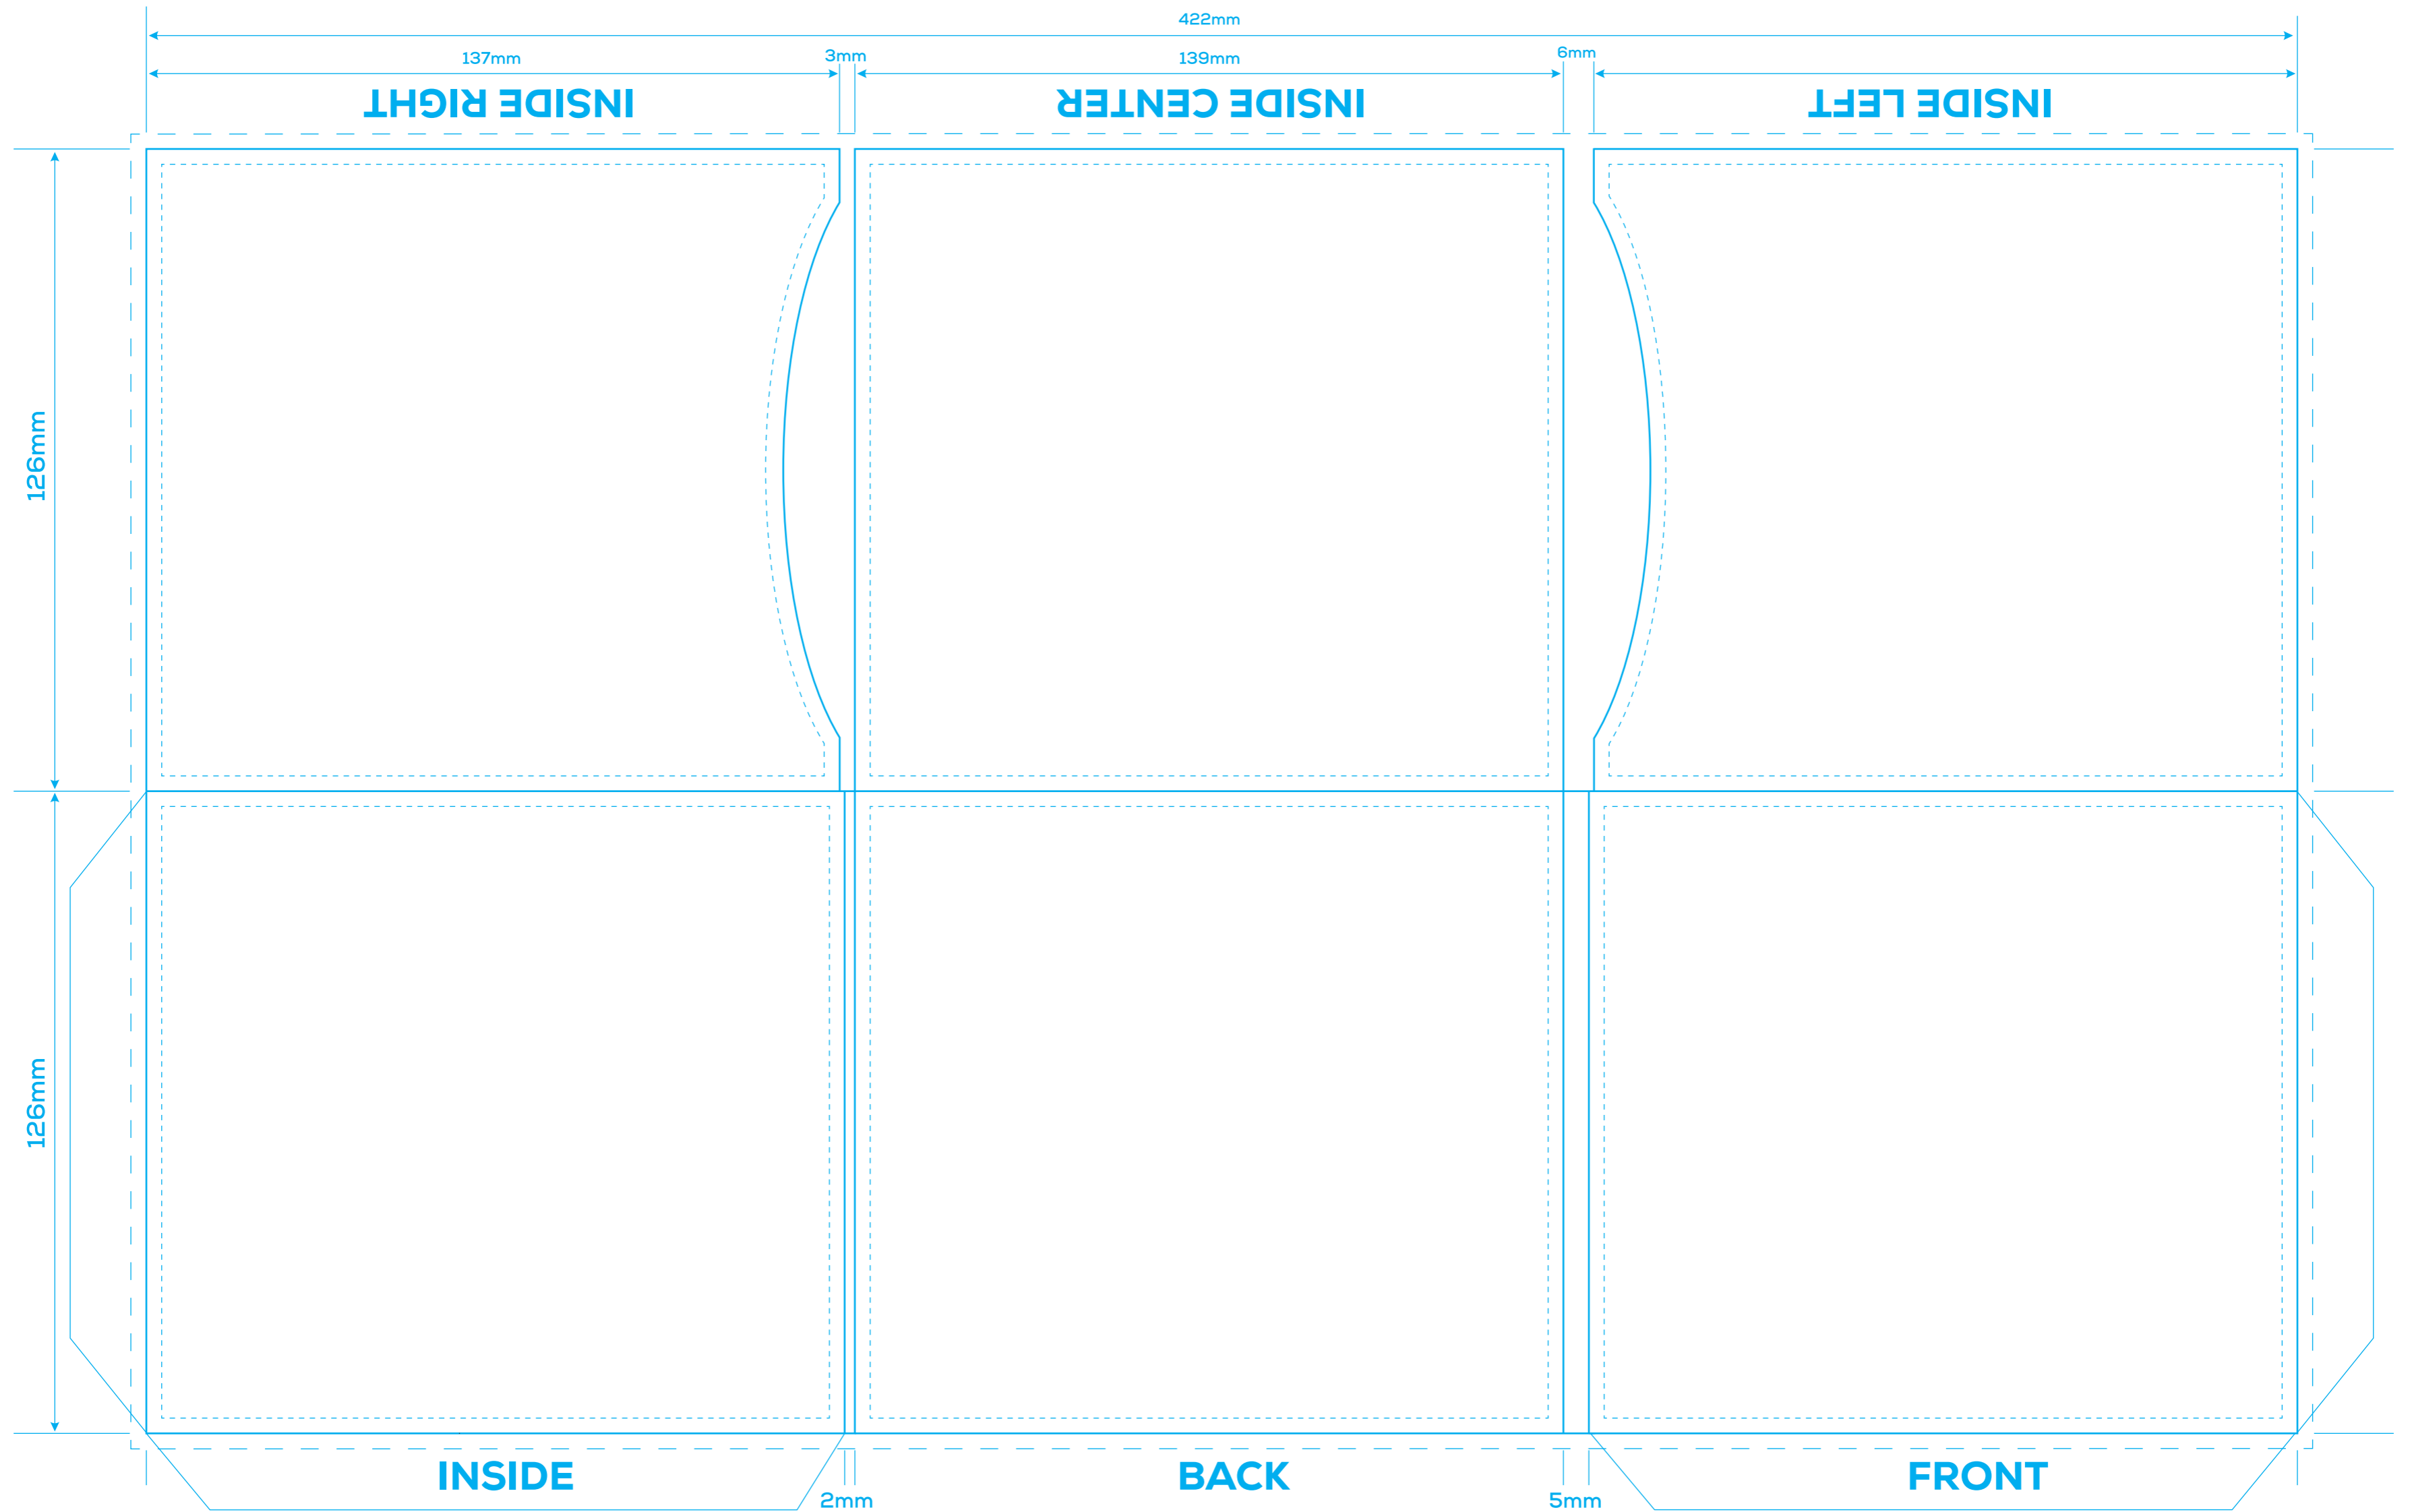

WALLET - 6 PANEL - 2CD CRESCENT CUT

ARTWORK REQUIREMENT

- Colour: ■C ■M ■Y ■K
- Resolution: 300dpi
- Text: Text should be outlined or subit font files with the artwork
- File Format: PDF, JPEG, PSD, AI

- Bleed Line: Background should be extended up to this line.
- Trim Line: This is the final trim line. All elements will be removed beyond this line.
- Safe Line: All text should be within this line.